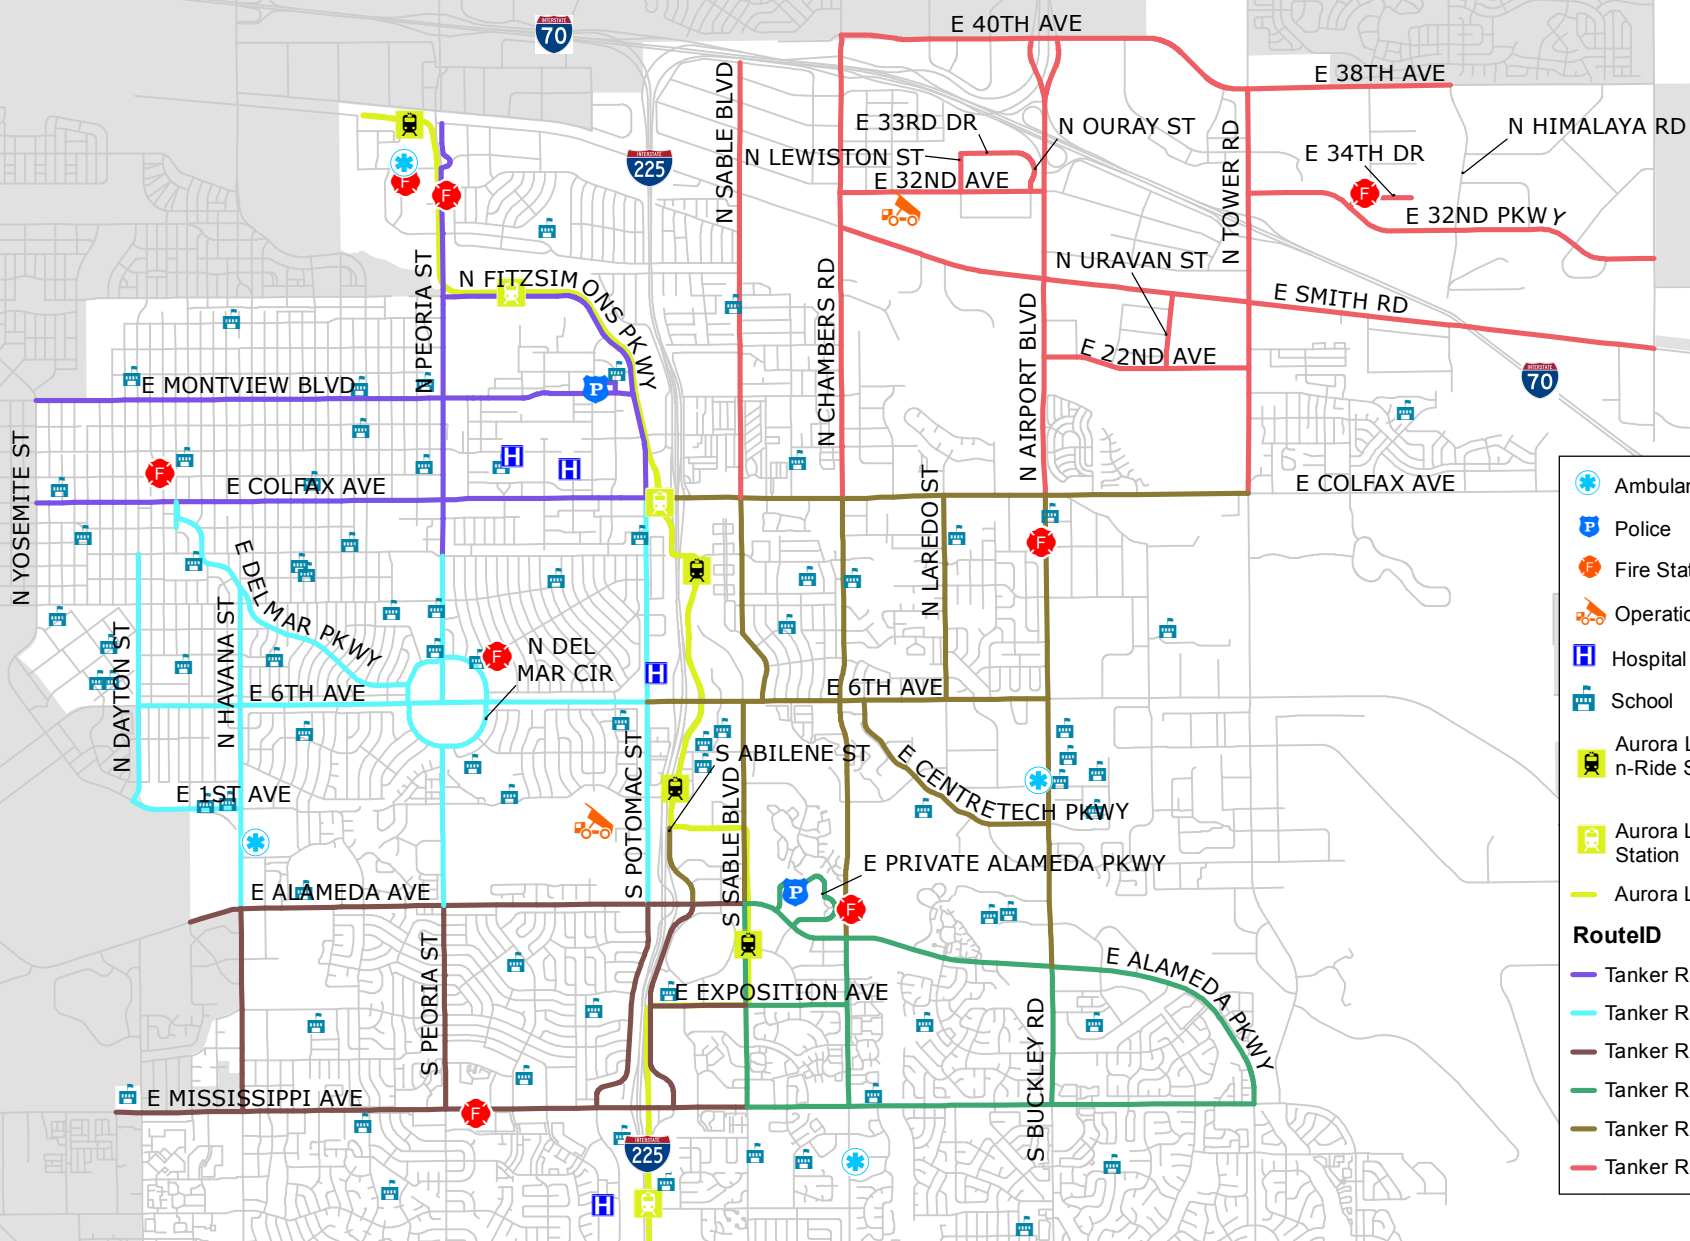

City of Aurora, Colorado
 Snow Route Map
 Rev. 8/14/2018
 Aurora is Worth Discovering!

South 9

Feet 0 2,000 4,000

8/14/2018 N:\GIS\Streets\MXD\Snow_2018\Snow_Routes_South_9.mxd

- Ambulance
 - Police
 - Fire Station
 - Operations
 - Hospital
 - School
 - Aurora Line Park-n-Ride Station
 - Aurora Line Station
 - Aurora Line
- RouteID**
- Tanker Route 1
 - Tanker Route 2
 - Tanker Route 3
 - Tanker Route 4
 - Tanker Route 5
 - Tanker Route 6