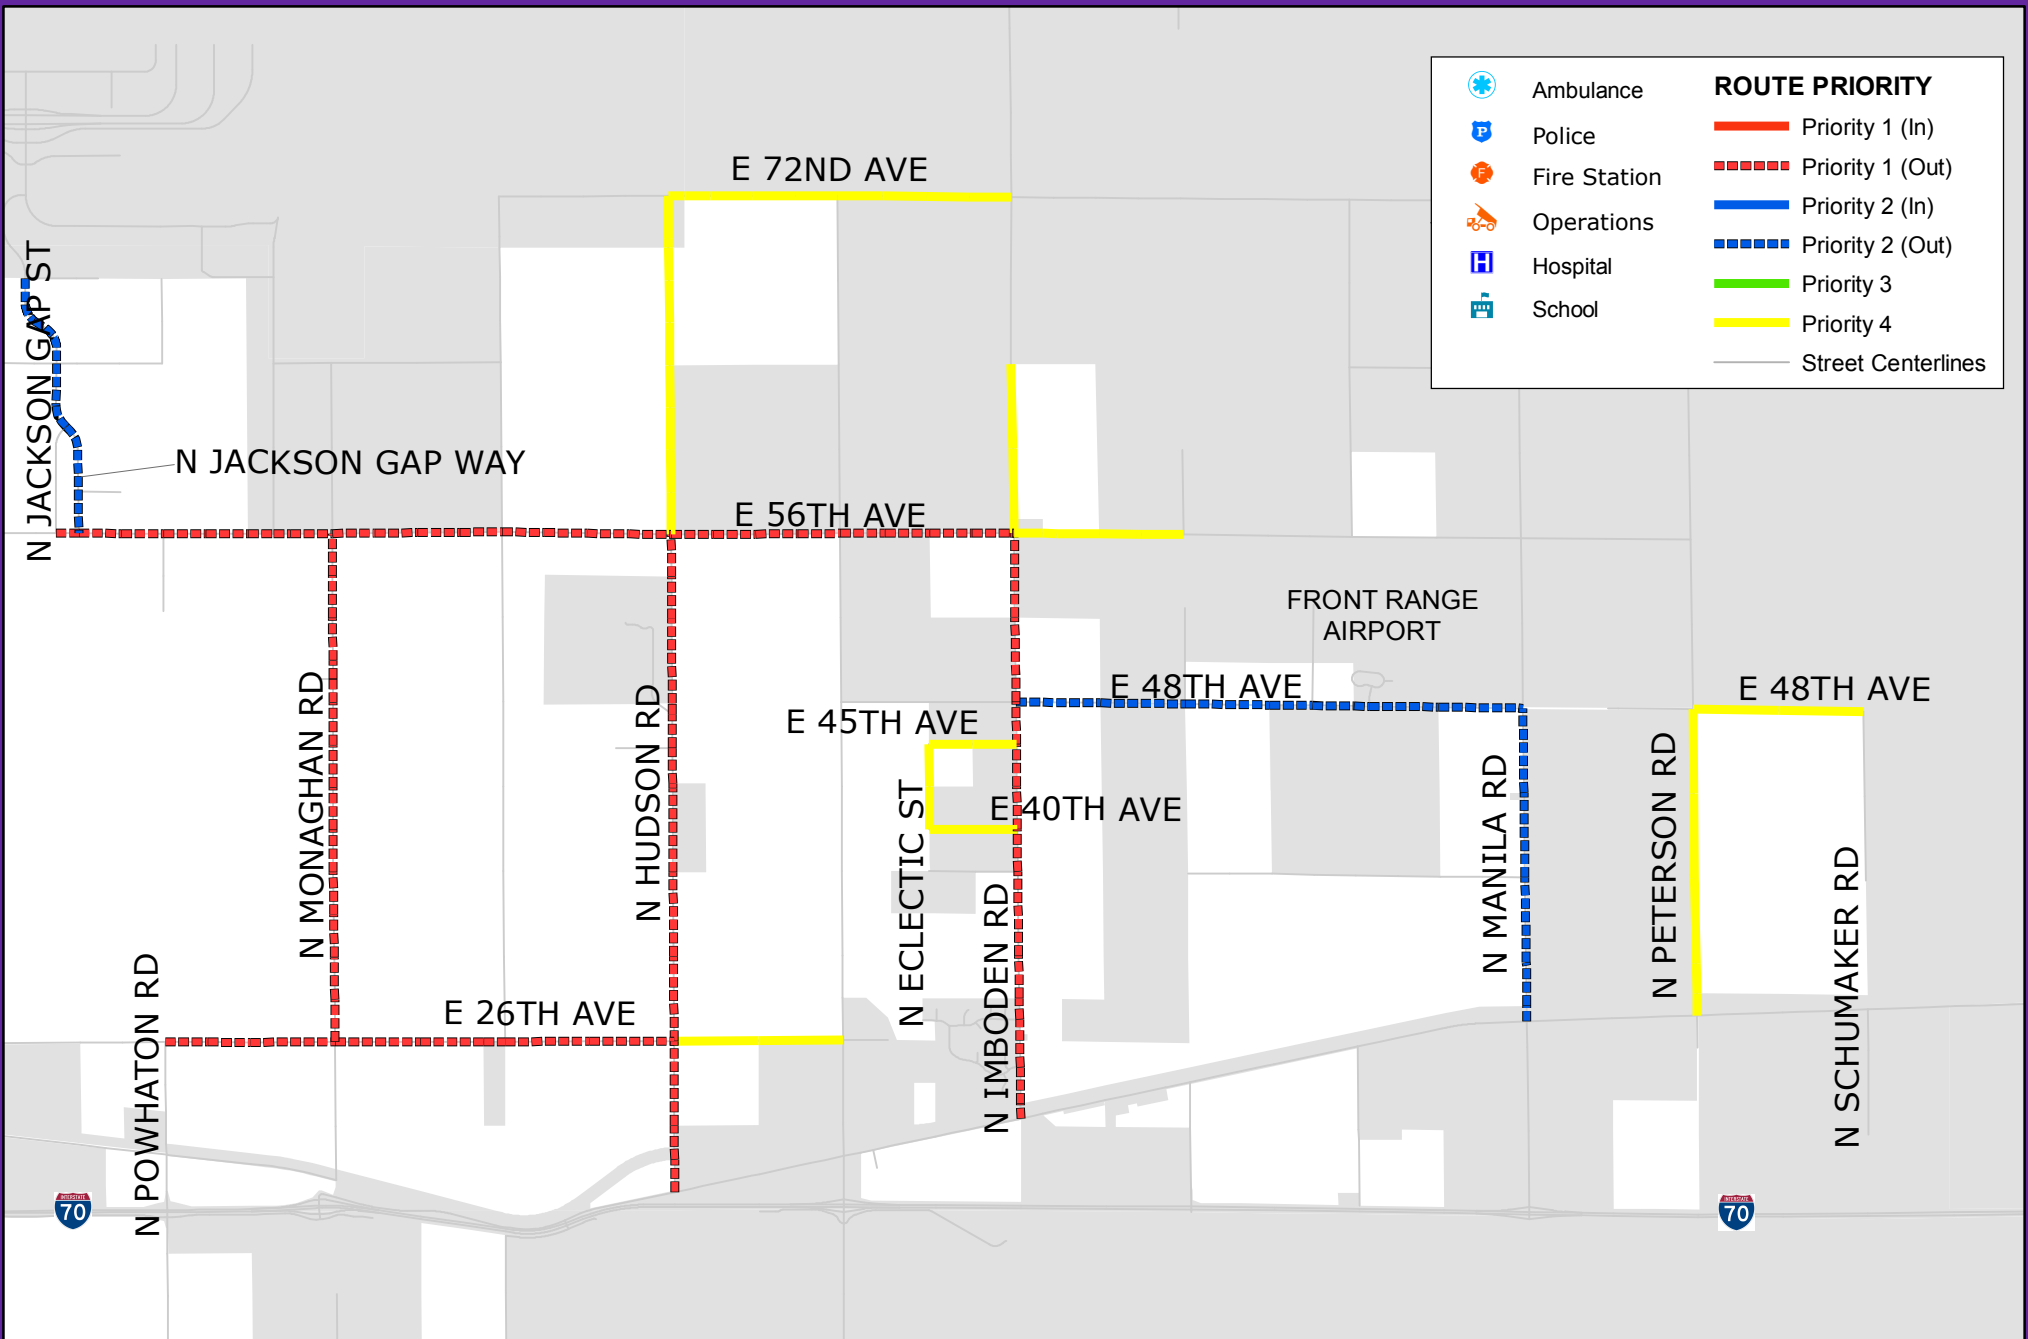

City of Aurora, Colorado

Snow Route Map

Rev: 8/24/2018

Aurora
Worth Discovering!

North 7

Public Works Department

15151 E. Alameda Pkwy
 Aurora CO 80012 USA
www.auroragov.org
 303-739-7000
GIS@auroragov.org

City of Aurora, Colorado

Snow Route Map

Rev: 9/5/2018

Aurora
 Worth Discovering!

North 8

-  Ambulance
-  Police
-  Fire Station
-  Operations
-  Hospital
-  School
-  Aurora Line Park-n-Ride Station
-  Aurora Line Station
-  Aurora Line