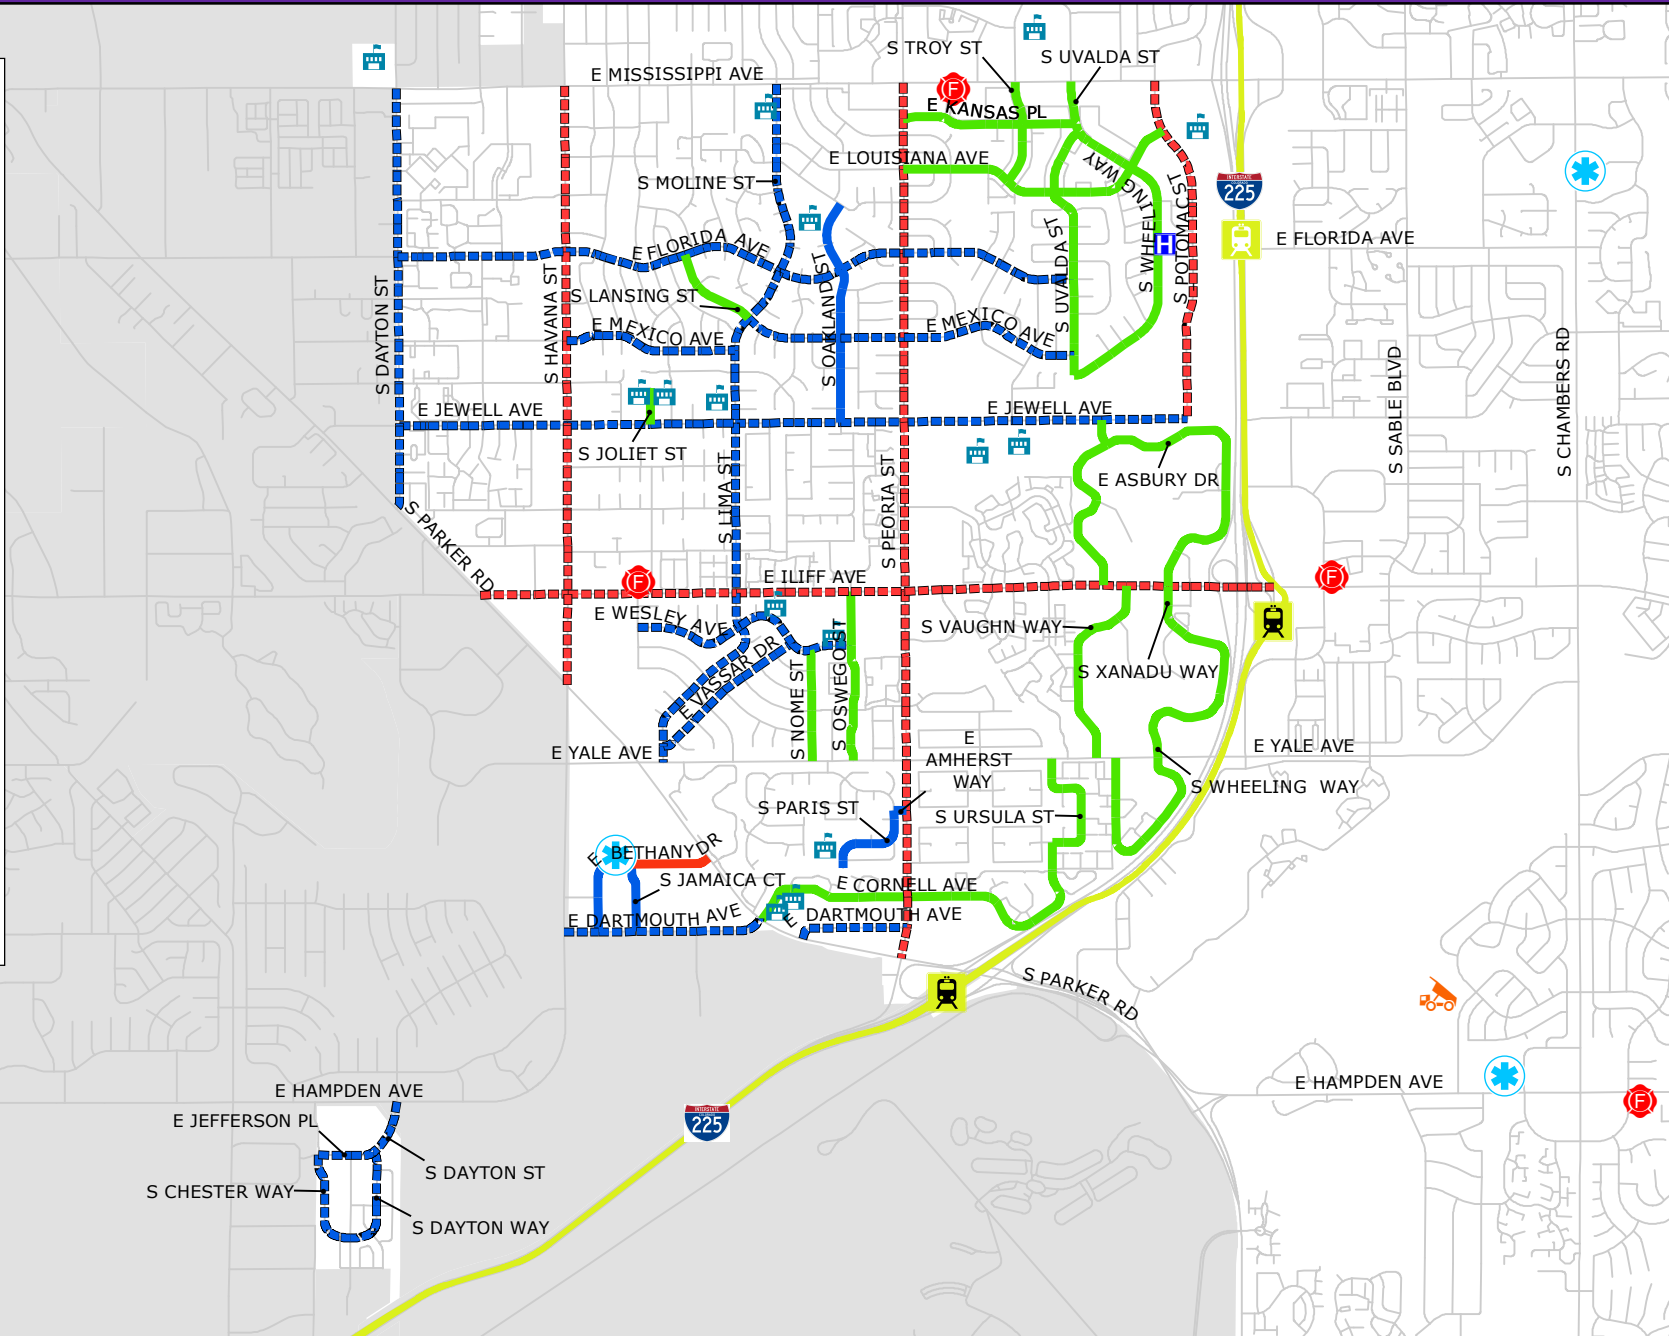

Snow Route Map

Rev: 9/5/2018

Aurora
 Worth Discovering!

North 8

-  Ambulance
-  Police
-  Fire Station
-  Operations
-  Hospital
-  School
-  Aurora Line Park-n-Ride Station
-  Aurora Line Station
-  Aurora Line

ROUTE PRIORITY

-  Priority 1 (In)
-  Priority 1 (Out)
-  Priority 2 (In)
-  Priority 2 (Out)
-  Priority 3
-  Priority 4
-  Street Centerlines

Public Works Department

15151 E. Alameda Pkwy
 Aurora CO 80012 USA
www.auroragov.org
 303-739-7000
GIS@auroragov.org

City of Aurora, Colorado

Snow Route Map

Rev. 8/8/2018

Aurora
 Worth Discovering!

****DANGER****
LIGHT RAIL CATENARY
IN AREA

South 1

DETAIL

- Ambulance
- Police
- Fire Station
- Operations
- Hospital
- School
- Aurora Line Park-n-Ride Station
- Aurora Line Station
- Aurora Line
- ROUTE PRIORITY**
- Priority 1 (In)
- Priority 1 (Out)
- Priority 2 (In)
- Priority 2 (Out)
- Priority 3
- Priority 4
- Street Centerlines