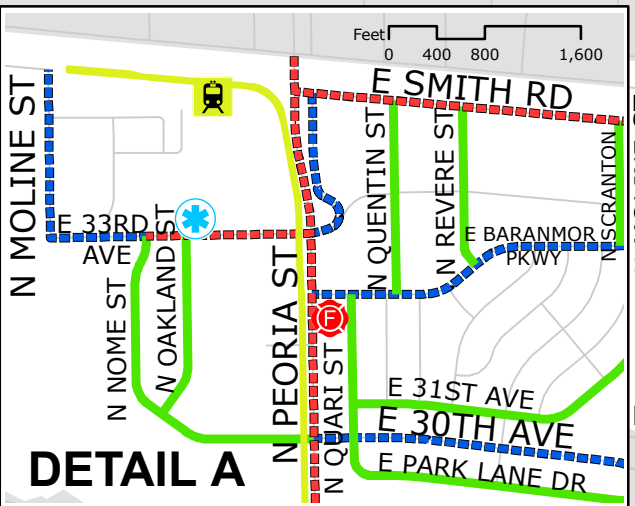

-  Snow Route Index
-  Ambulance
-  Police
-  Fire Station
-  Operations
-  Hospital
-  School

Public Works Department

15151 E. Alameda Pkwy
 Aurora CO 80012 USA
www.auroragov.org
 303-739-7000
GIS@auroragov.org

City of Aurora, Colorado

Rev. 4/3/2018

Aurora
 Worth Discovering!

Snow Route Index

-  Ambulance
 -  Police
 -  Fire Station
 -  Operations
 -  Hospital
 -  School
 -  Aurora Line Park-n-Ride Station
 -  Aurora Line Station
 -  Aurora Line
- ROUTE PRIORITY**
-  Priority 1 (In)
 -  Priority 1 (Out)
 -  Priority 2 (In)
 -  Priority 2 (Out)
 -  Priority 3
 -  Priority 4
 -  Street Centerlines

Public Works Department
 15151 E. Alameda Pkwy
 Aurora CO 80012 USA
 www.auroragov.org
 303-739-7000
 GIS@auroragov.org

City of Aurora, Colorado

Snow Route Map

Rev. 8/7/2018

Aurora
Worth Discovering!

****DANGER****
LIGHT RAIL CATENARY
IN AREA