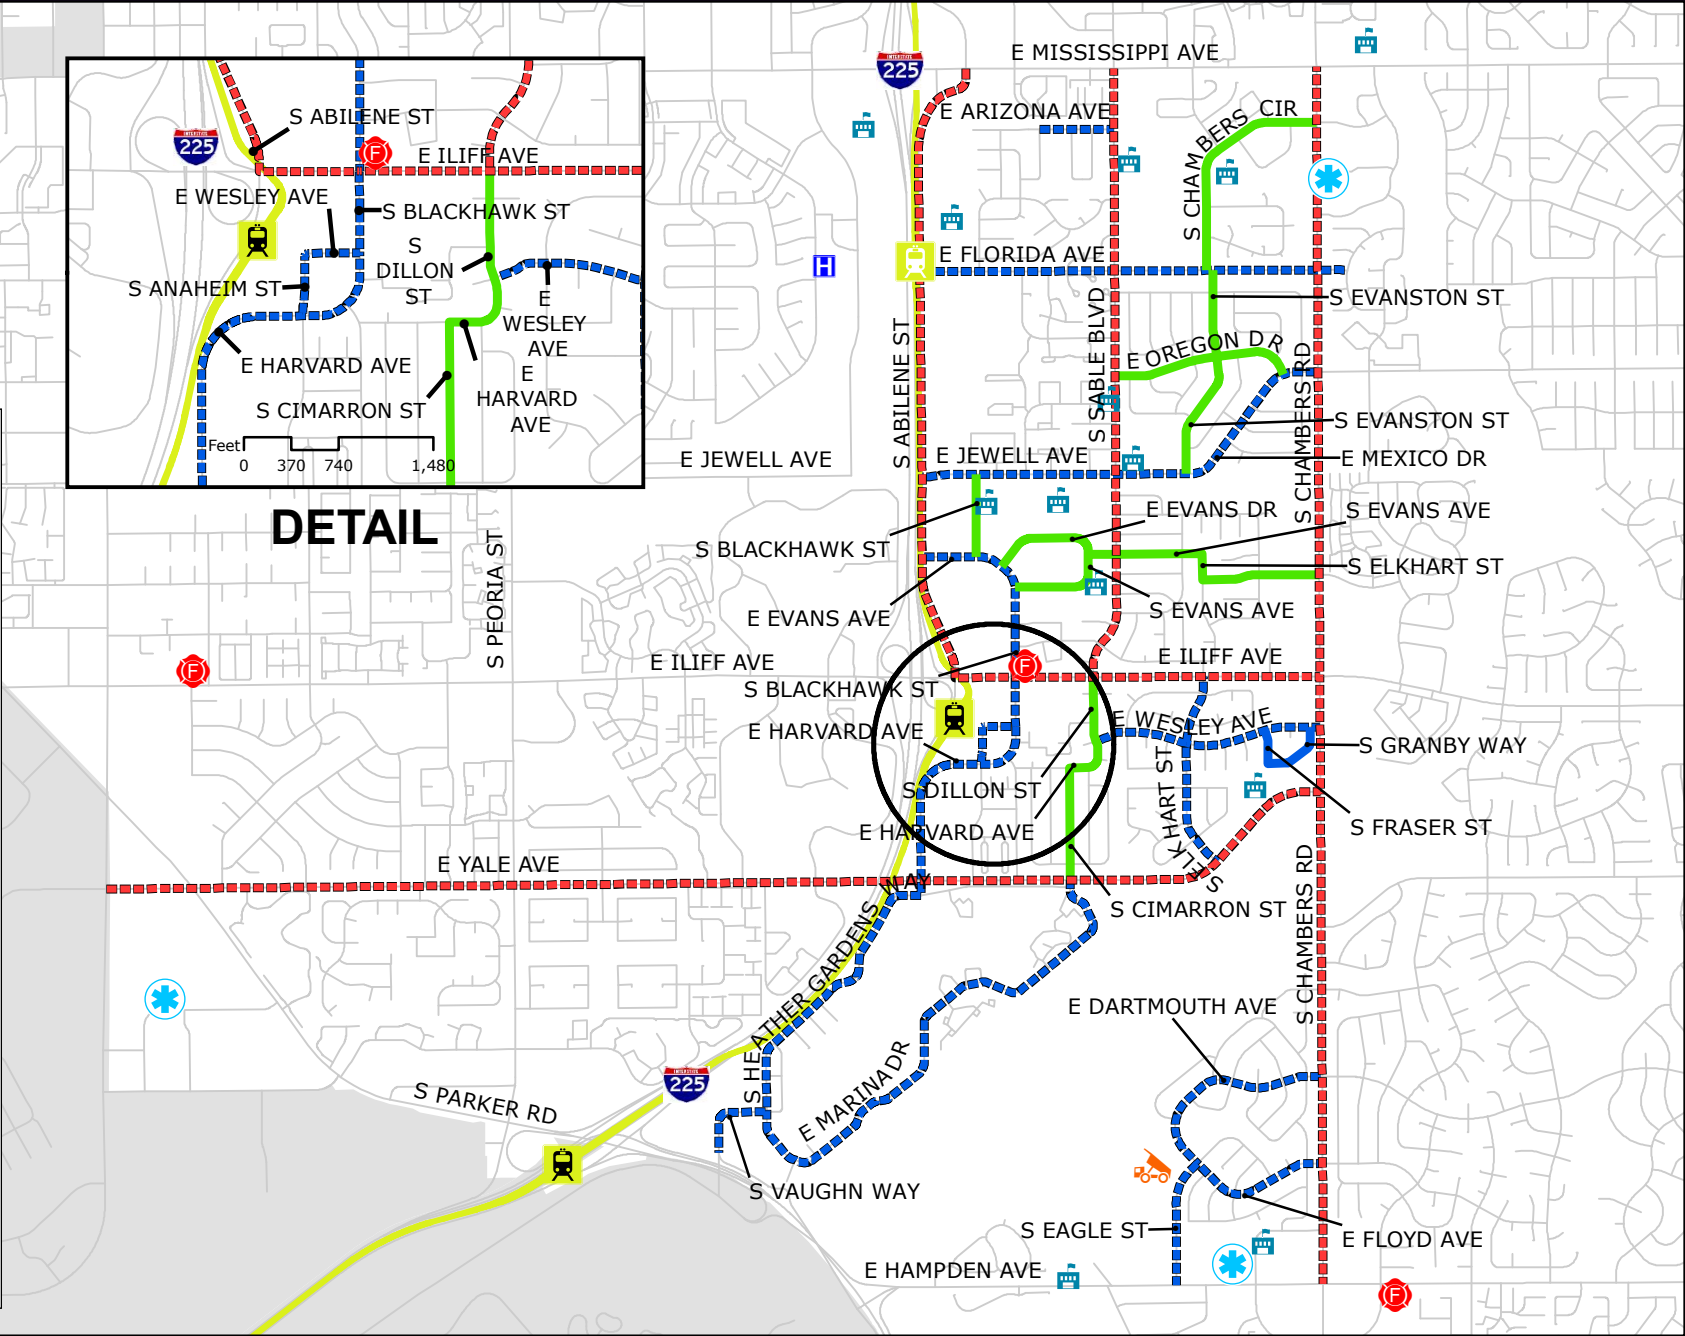

Snow Route Map

Rev: 9/5/2018

Aurora
 Worth Discovering!

North 8

-  Ambulance
-  Police
-  Fire Station
-  Operations
-  Hospital
-  School
-  Aurora Line Park-n-Ride Station
-  Aurora Line Station
-  Aurora Line

ROUTE PRIORITY

-  Priority 1 (In)
-  Priority 1 (Out)
-  Priority 2 (In)
-  Priority 2 (Out)
-  Priority 3
-  Priority 4
-  Street Centerlines

Public Works Department

15151 E. Alameda Pkwy
 Aurora CO 80012 USA
www.auroragov.org
 303-739-7000
GIS@auroragov.org

City of Aurora, Colorado

Snow Route Map

Rev. 8/8/2018

Aurora
 Worth Discovering!

****DANGER****
LIGHT RAIL CATENARY
IN AREA

South 1

DETAIL

- Ambulance
- Police
- Fire Station
- Operations
- Hospital
- School
- Aurora Line Park-n-Ride Station
- Aurora Line Station
- Aurora Line
- ROUTE PRIORITY**
- Priority 1 (In)
- Priority 1 (Out)
- Priority 2 (In)
- Priority 2 (Out)
- Priority 3
- Priority 4
- Street Centerlines