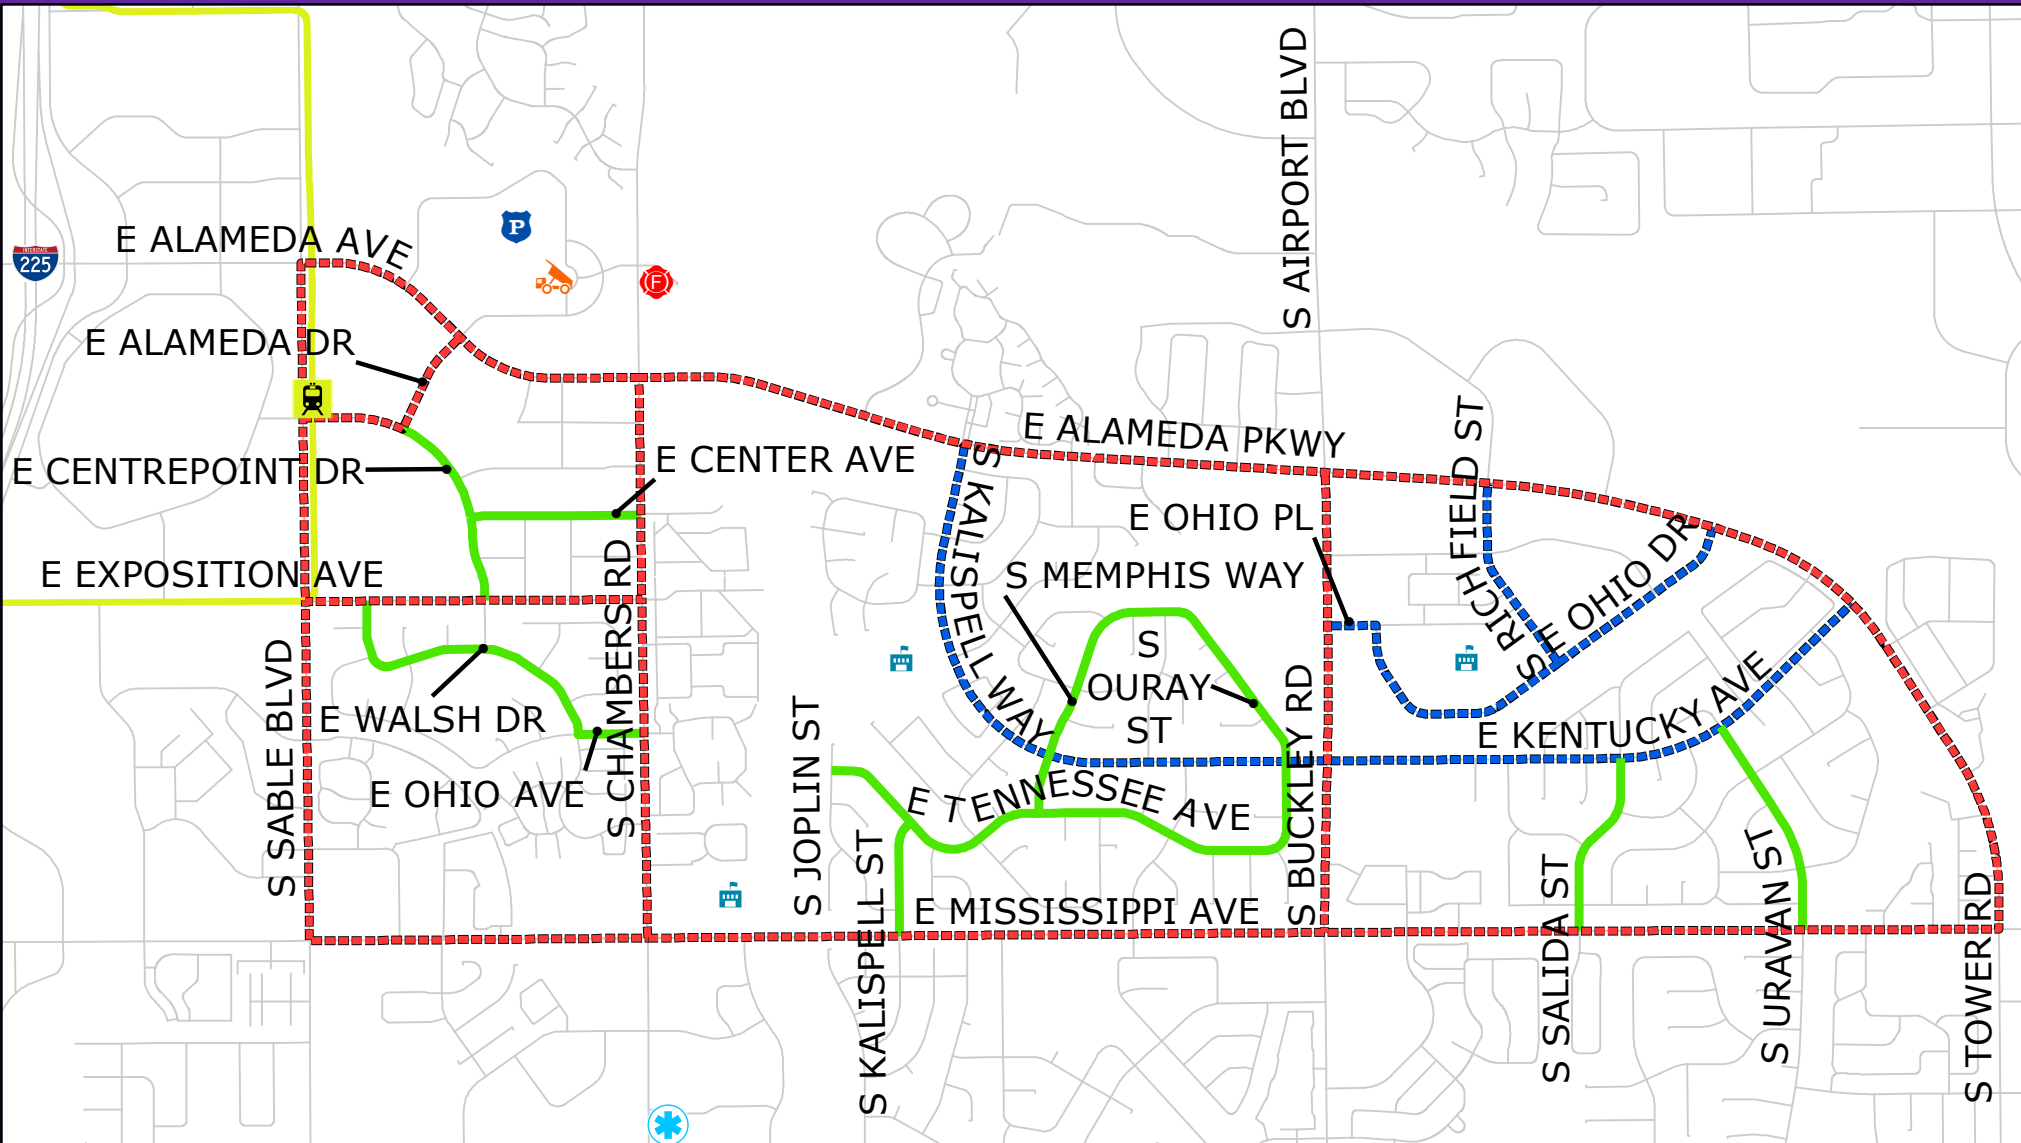

North 2

	Ambulance		School	ROUTE PRIORITY	
	Police		Aurora Line Park-n-Ride Station		Priority 1 (In)
	Fire Station		Aurora Line Station		Priority 1 (Out)
	Operations		Aurora Line		Priority 2 (In)
	Hospital				Priority 2 (Out)
					Priority 3
					Priority 4
					Street Centerlines

Public Works Department
 15151 E. Alameda Pkwy
 Aurora CO 80012 USA
 www.auroragov.org
 303-739-7000
 GIS@auroragov.org

City of Aurora, Colorado
 Snow Route Map
 Rev. 8/7/2018
 Aurora
 Worth Discovering!

****DANGER**
 LIGHT RAIL CATENARY
 IN AREA**

North 3

Police	Ambulance	Aurora Line Park-n-Ride Station	Aurora Line	ROUTE PRIORITY	Priority 2 (In)	Priority 4
Fire Station	Hospital	Aurora Line Station	Priority 1 (In)	Priority 1 (Out)	Priority 2 (Out)	Street Centerlines
Operations	School		Priority 3			