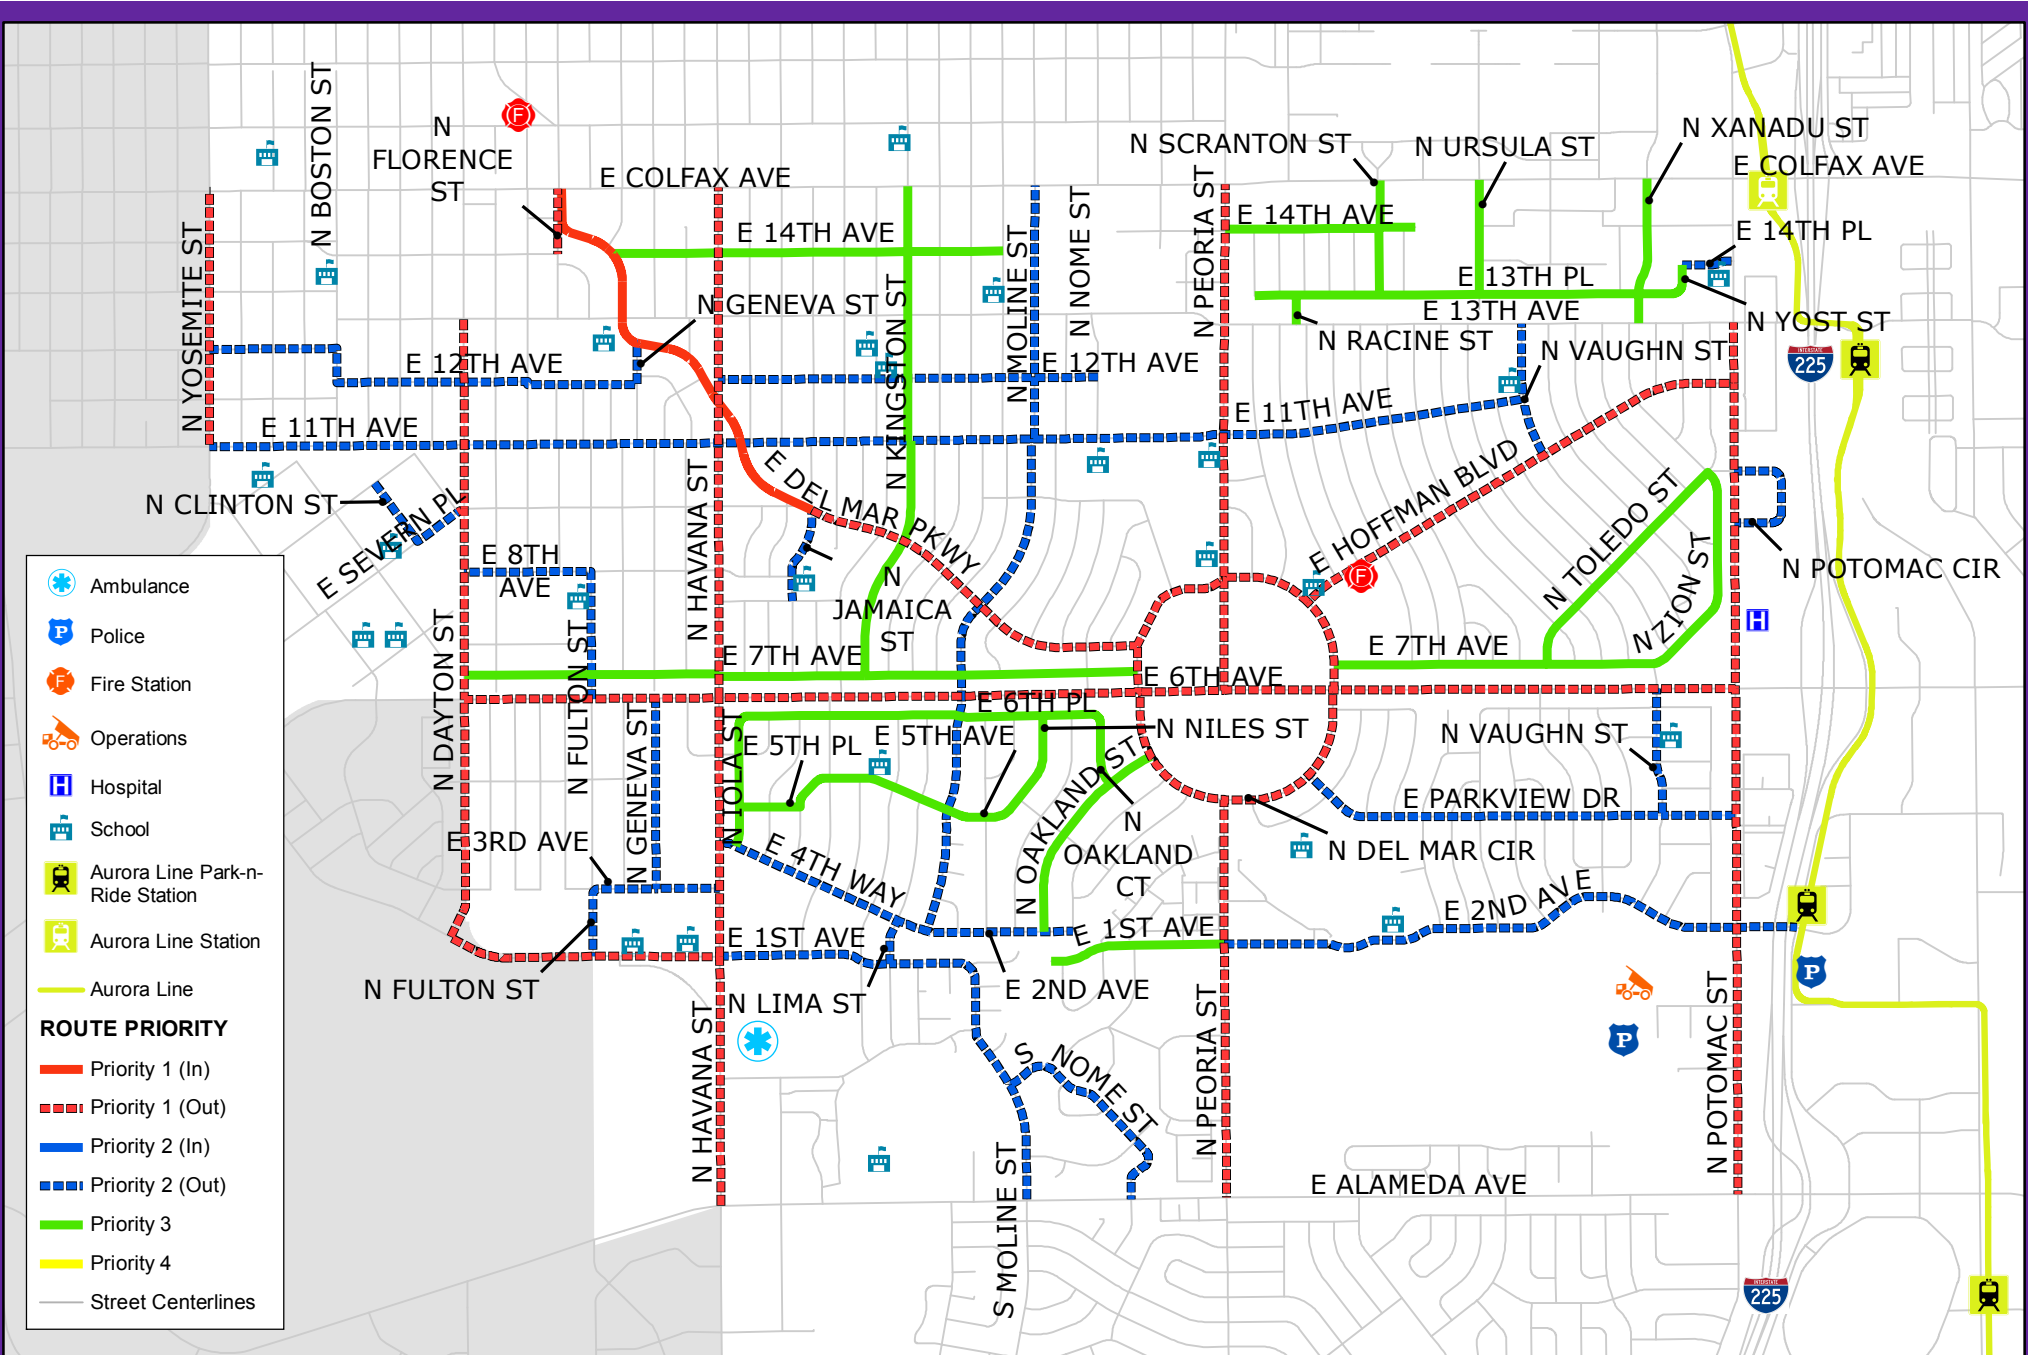

City of Aurora, Colorado

Rev. 4/3/2018

Aurora
 Worth Discovering!

Snow Route Index

-  Ambulance
 -  Police
 -  Fire Station
 -  Operations
 -  Hospital
 -  School
 -  Aurora Line Park-n-Ride Station
 -  Aurora Line Station
 -  Aurora Line
- ROUTE PRIORITY**
-  Priority 1 (In)
 -  Priority 1 (Out)
 -  Priority 2 (In)
 -  Priority 2 (Out)
 -  Priority 3
 -  Priority 4
 -  Street Centerlines

Public Works Department
 15151 E. Alameda Pkwy
 Aurora CO 80012 USA
 www.auroragov.org
 303-739-7000
 GIS@auroragov.org

City of Aurora, Colorado

Snow Route Map

Rev. 8/7/2018

Aurora
Worth Discovering!

****DANGER****
LIGHT RAIL CATENARY
IN AREA

North 1

- Ambulance
 - Police
 - Fire Station
 - Operations
 - Hospital
 - School
 - Aurora Line Park-n-Ride Station
 - Aurora Line Station
 - Aurora Line
- ROUTE PRIORITY**
- Priority 1 (In)
 - Priority 1 (Out)
 - Priority 2 (In)
 - Priority 2 (Out)
 - Priority 3
 - Priority 4
 - Street Centerlines