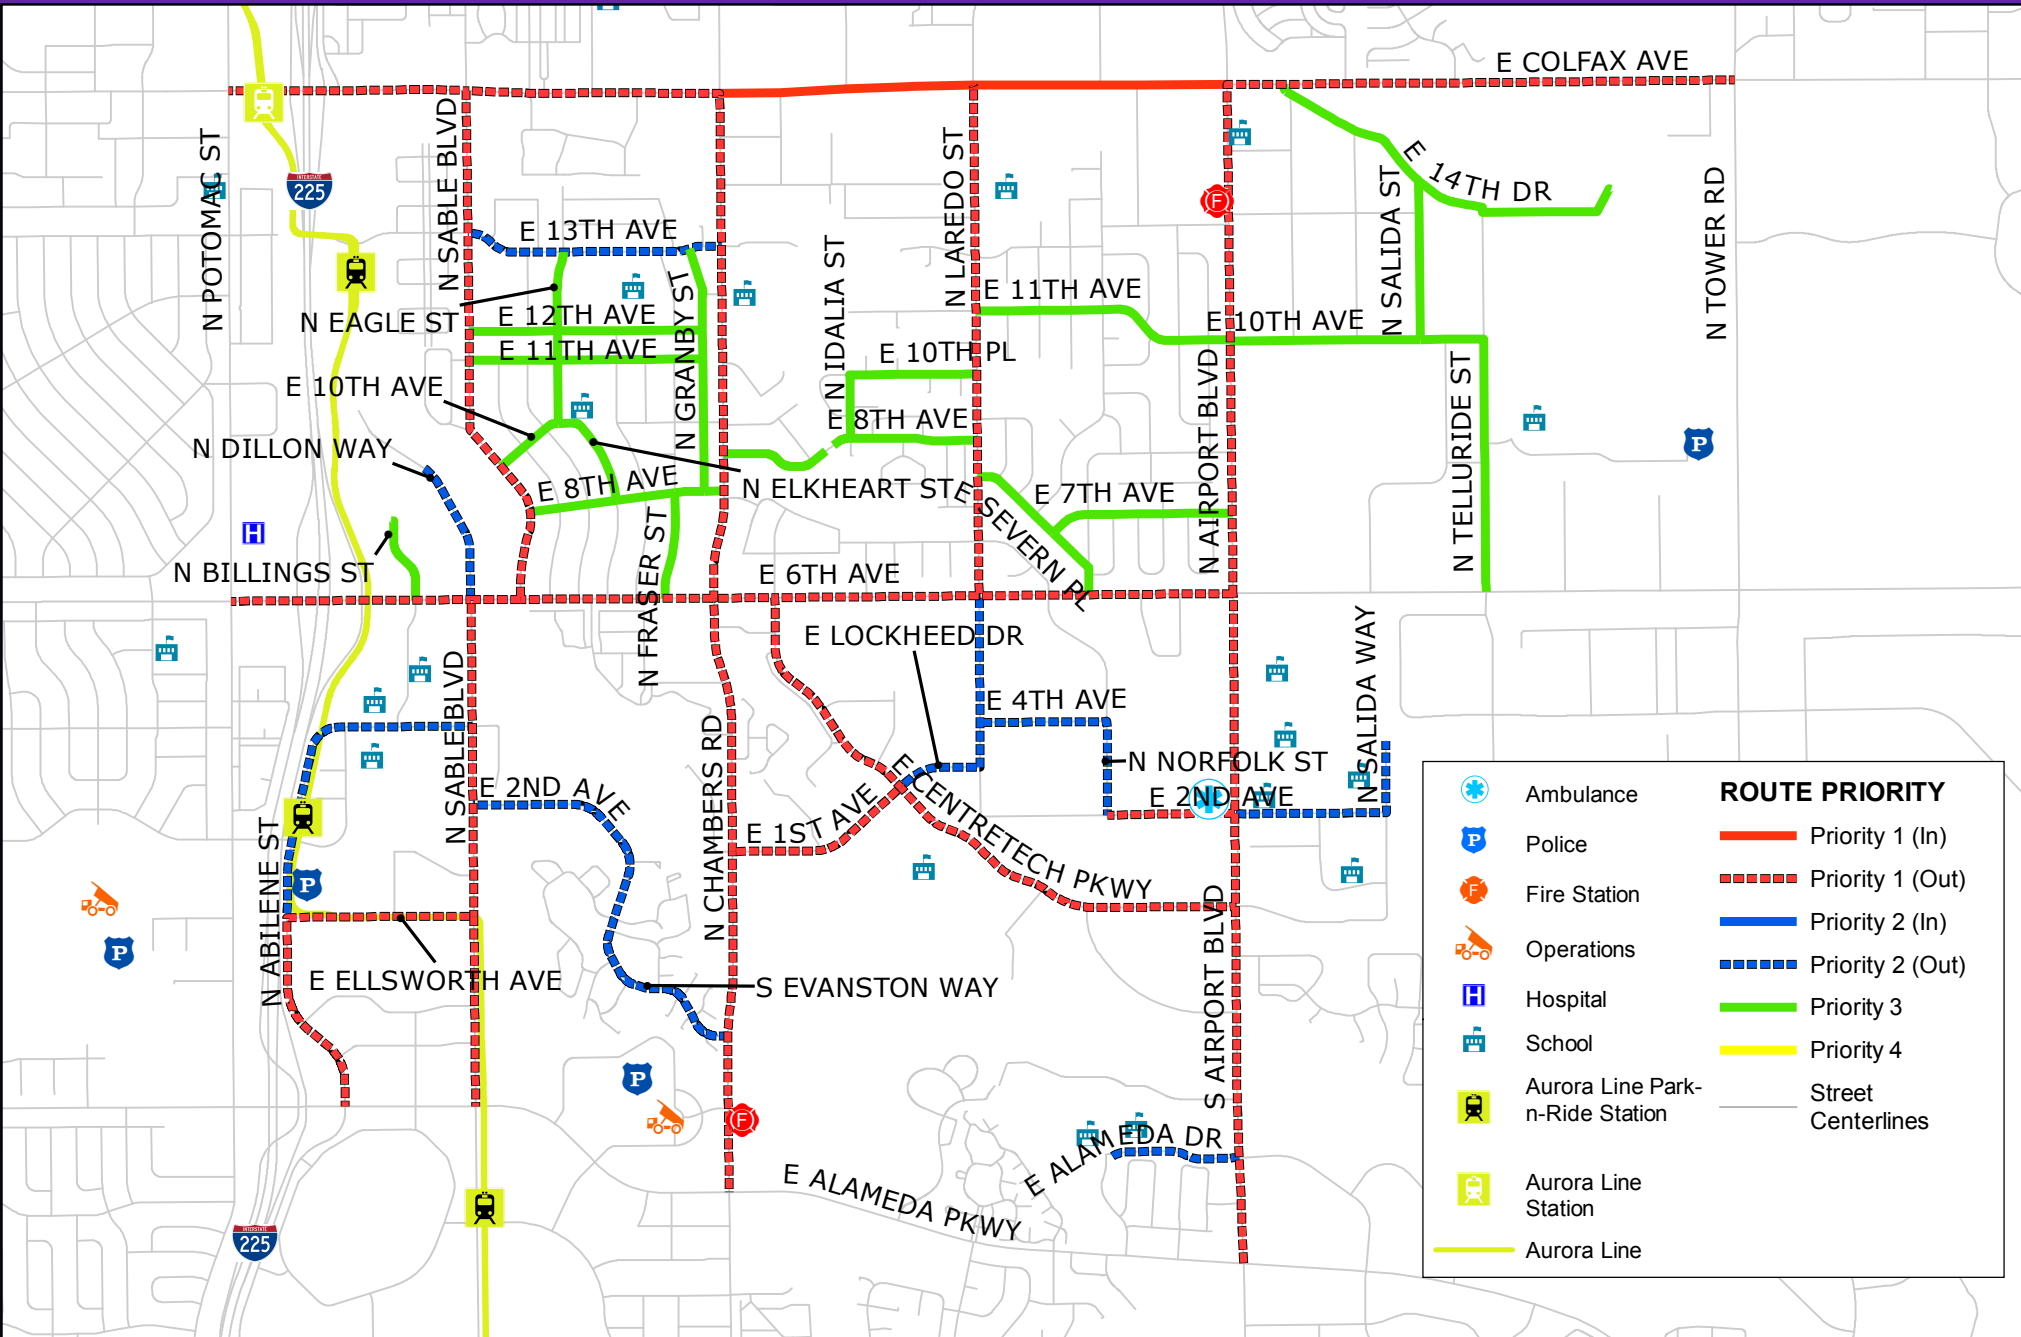

Public Works Department

15151 E. Alameda Pkwy
Aurora CO 80012 USA
www.auroragov.org
303-739-7000
GIS@auroragov.org

City of Aurora, Colorado

Snow Route Map

Rev. 8/7/2018

Aurora
Worth Discovering!

****DANGER**
LIGHT RAIL CATENARY
IN AREA**

North 5