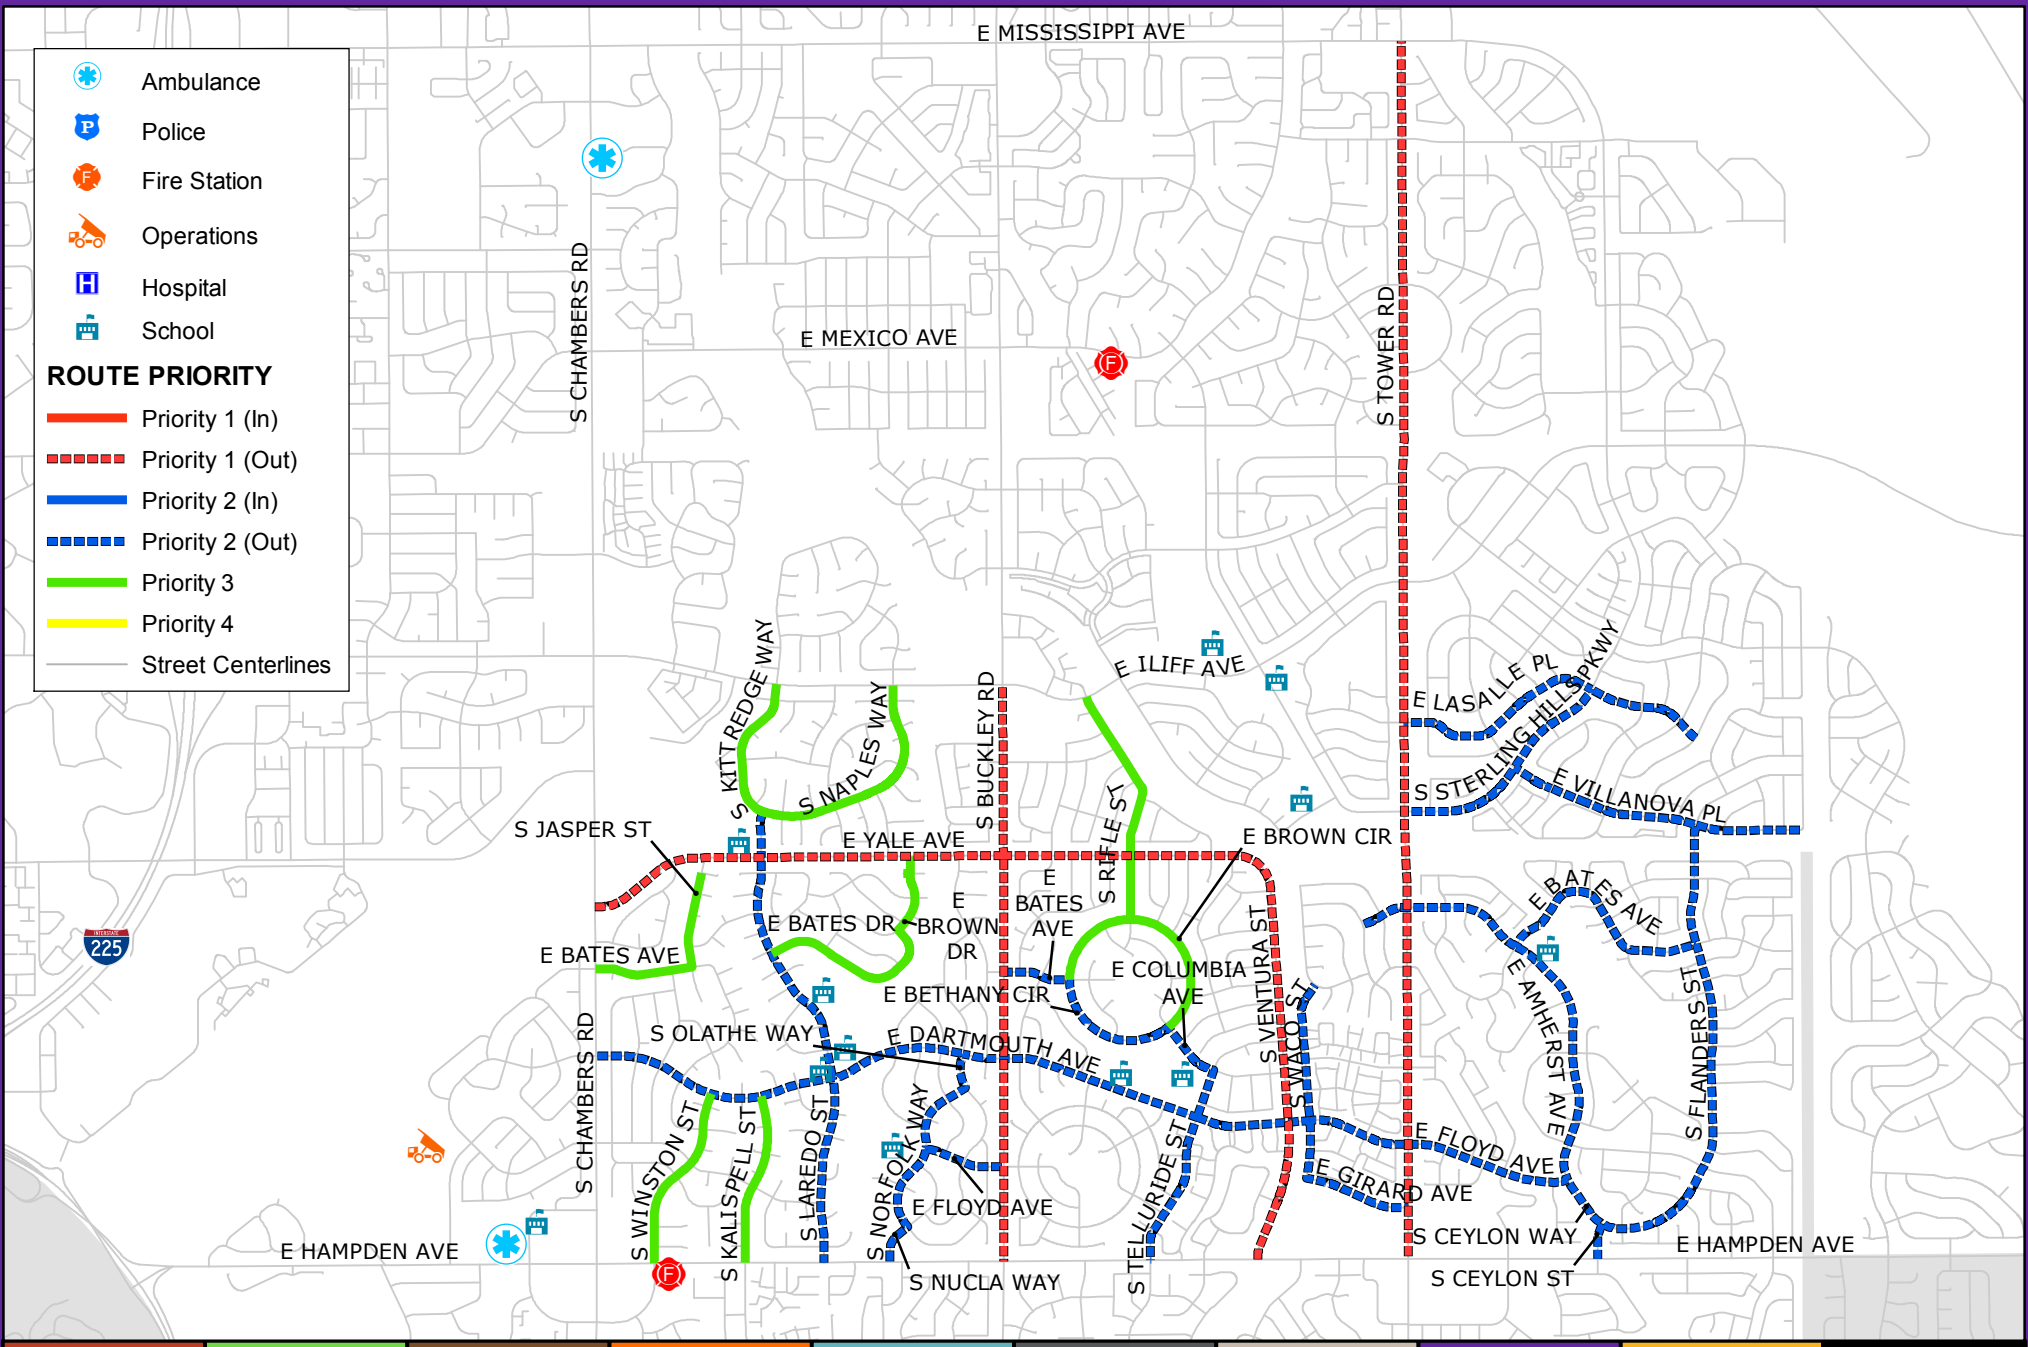

South 2

Police	Hospital	ROUTE PRIORITY	Priority 2 (Out)
Fire Station	School	Priority 1 (In)	Priority 3
Operations	Ambulance	Priority 1 (Out)	Priority 4
		Priority 2 (In)	Street Centerlines

Public Works Department

15151 E. Alameda Pkwy
 Aurora CO 80012 USA
www.auroragov.org
 303-739-7000
GIS@auroragov.org

City of Aurora, Colorado

Snow Route Map

Rev. 8/8/2018

Aurora
 Worth Discovering!

South 3

Document Path: N:\GIS\Streets\MXD\Snow_2018\Snow_Routes_South_3.mxd

-  Ambulance
-  Police
-  Fire Station
-  Operations
-  Hospital
-  School

ROUTE PRIORITY

-  Priority 1 (In)
-  Priority 1 (Out)
-  Priority 2 (In)
-  Priority 2 (Out)
-  Priority 3
-  Priority 4
-  Street Centerlines