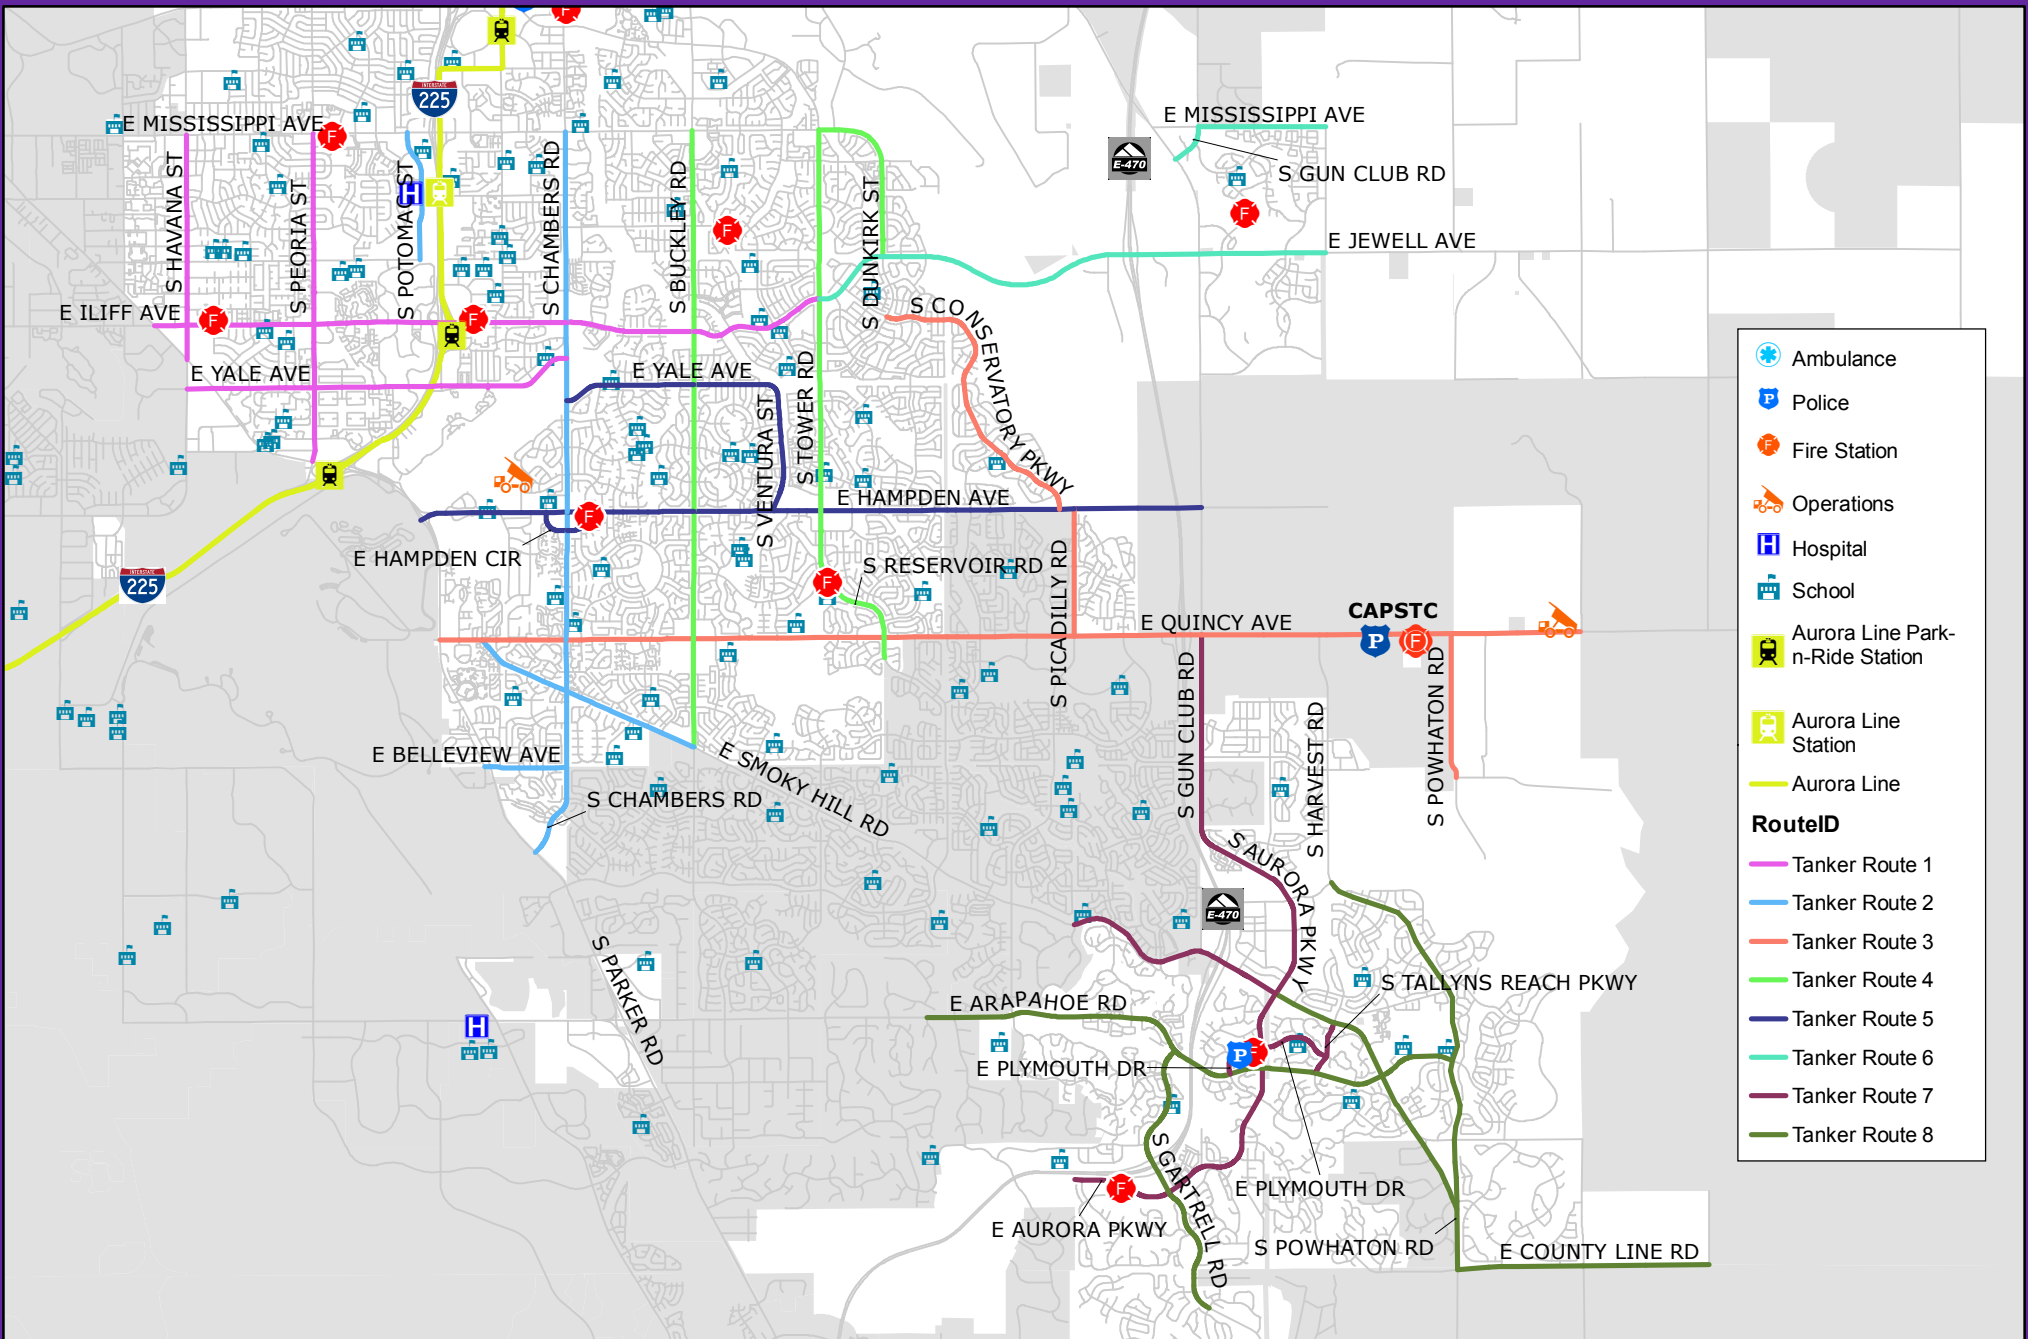

City of Aurora, Colorado
 Snow Route Map
 Rev. 8/14/2018
 Aurora is Worth Discovering!

South 9

Feet 0 2,000 4,000

8/14/2018 N:\GIS\Streets\MXD\Snow_2018\Snow_Routes_South_9.mxd

- Ambulance
 - Police
 - Fire Station
 - Operations
 - Hospital
 - School
 - Aurora Line Park-n-Ride Station
 - Aurora Line Station
 - Aurora Line
- RouteID**
- Tanker Route 1
 - Tanker Route 2
 - Tanker Route 3
 - Tanker Route 4
 - Tanker Route 5
 - Tanker Route 6

Public Works Department

15151 E. Alameda Pkwy
 Aurora CO 80012 USA
 www.auroragov.org
 303-739-7000
 GIS@auroragov.org

Rev. 4/3/2018
 Aurora
 Worth Discovering!

North Tanker Routes

Legend

- Ambulance
- Police
- Fire Station
- Operations
- Hospital
- School
- Aurora Line Park-n-Ride Station
- Aurora Line Station
- Aurora Line