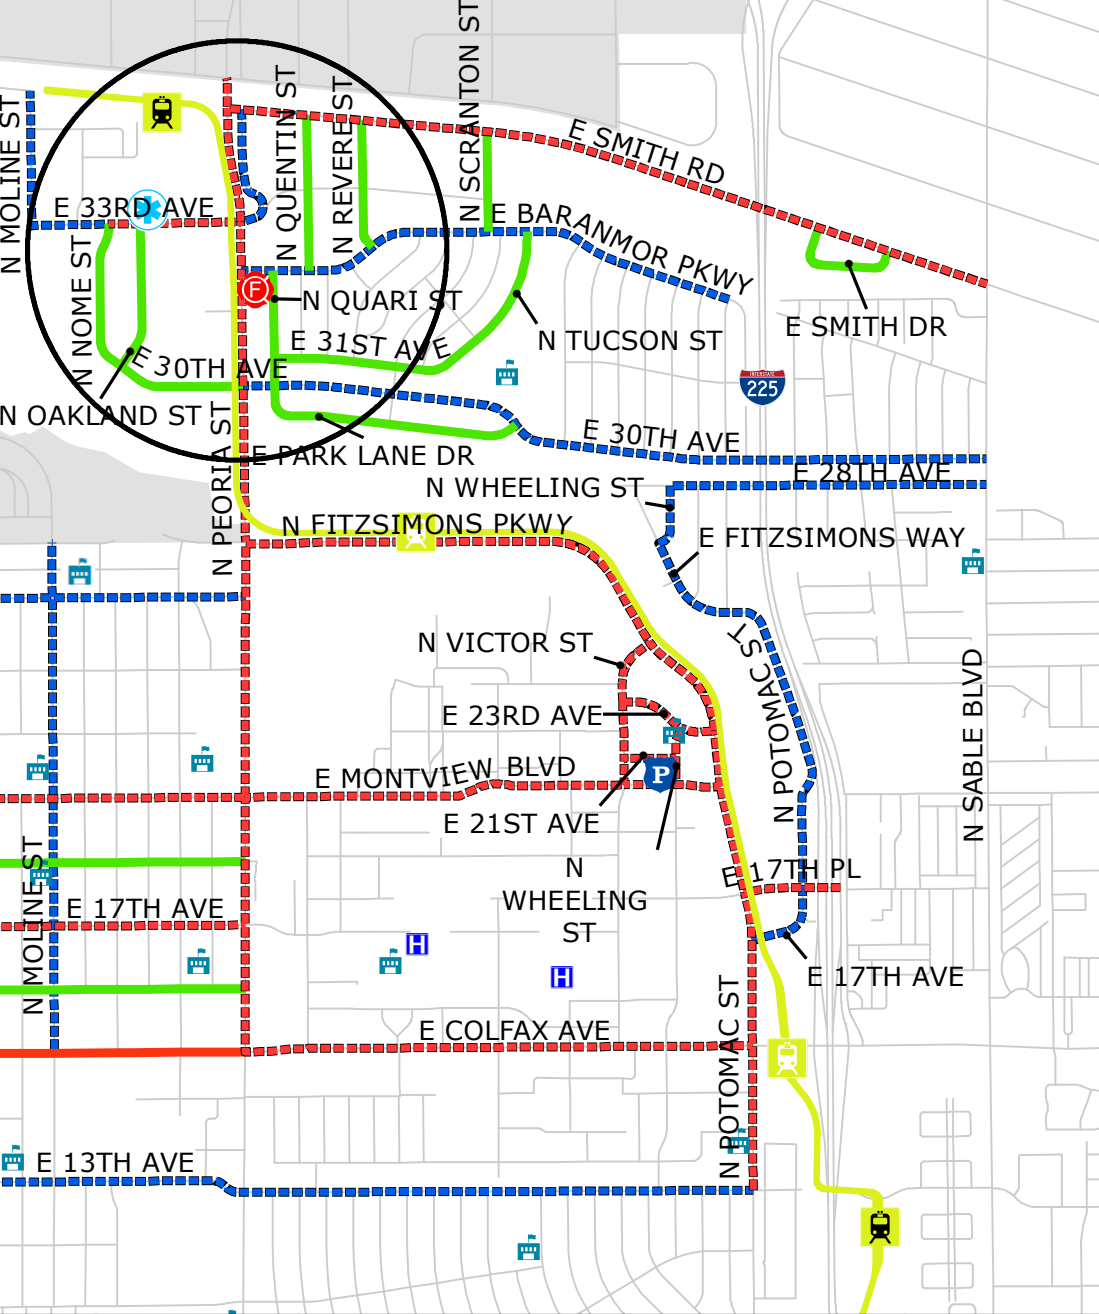

City of Aurora, Colorado

Rev. 4/3/2018

Aurora
 Worth Discovering!

Snow Route Index

-  Ambulance
 -  Police
 -  Fire Station
 -  Operations
 -  Hospital
 -  School
 -  Aurora Line Park-n-Ride Station
 -  Aurora Line Station
 -  Aurora Line
- ROUTE PRIORITY**
-  Priority 1 (In)
 -  Priority 1 (Out)
 -  Priority 2 (In)
 -  Priority 2 (Out)
 -  Priority 3
 -  Priority 4
 -  Street Centerlines

Public Works Department
 15151 E. Alameda Pkwy
 Aurora CO 80012 USA
 www.auroragov.org
 303-739-7000
 GIS@auroragov.org

City of Aurora, Colorado

Snow Route Map

Rev. 8/7/2018

Aurora
Worth Discovering!

****DANGER****
LIGHT RAIL CATENARY
IN AREA