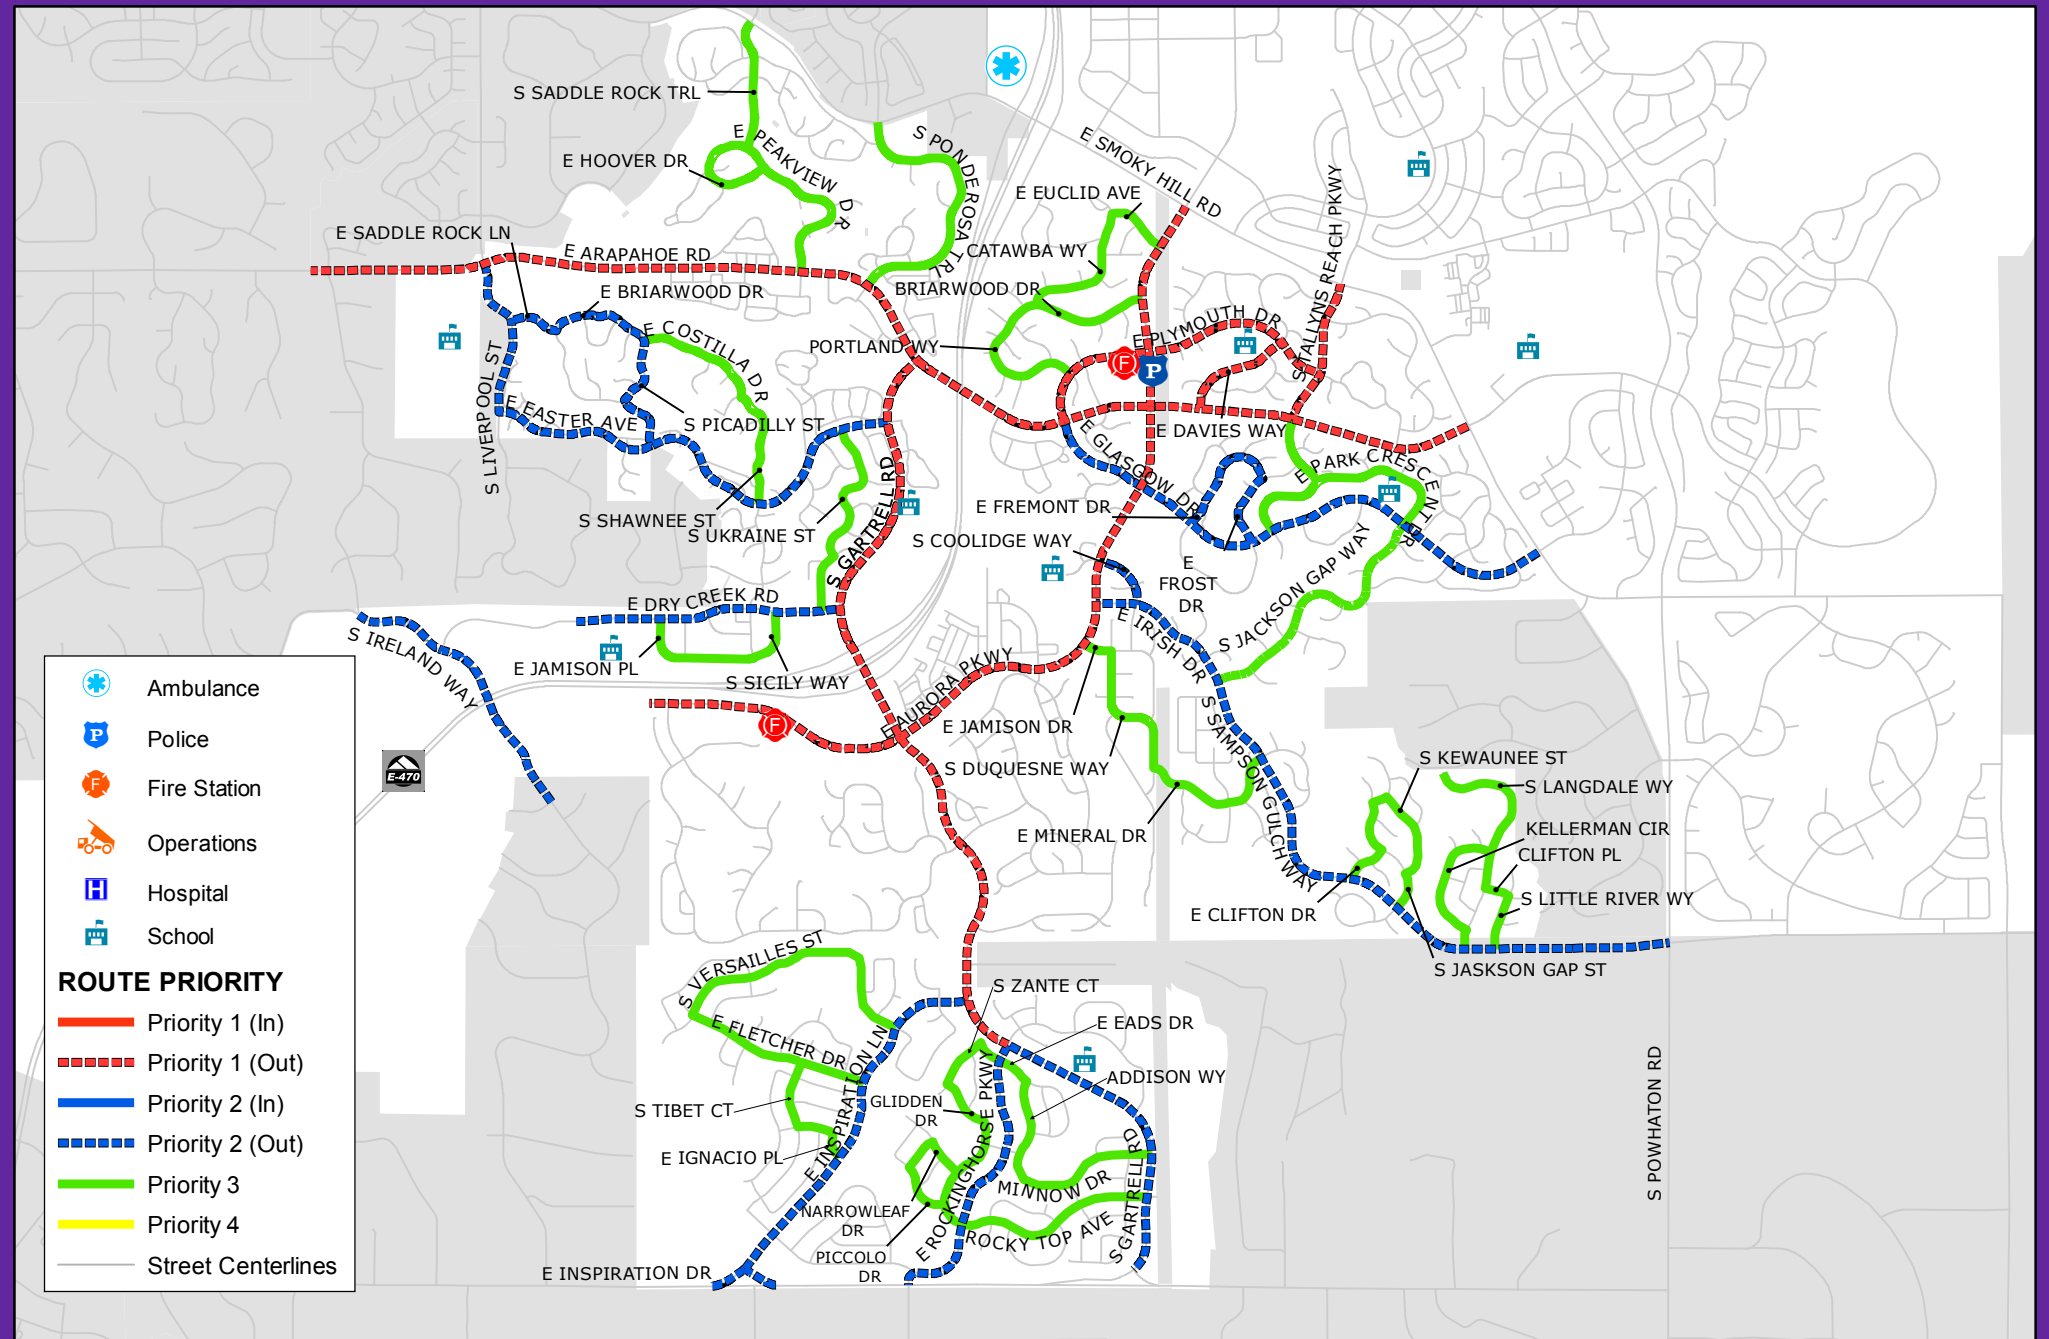

City of Aurora, Colorado

Snow Route Map

Rev. 8/8/2018

Aurora
 Worth Discovering!

South 6

-  Ambulance
-  Police
-  Fire Station
-  Operations
-  Hospital
-  School

- ROUTE PRIORITY**
-  Priority 1 (In)
 -  Priority 1 (Out)
 -  Priority 2 (In)
 -  Priority 2 (Out)
 -  Priority 3
 -  Priority 4
 -  Street Centerlines