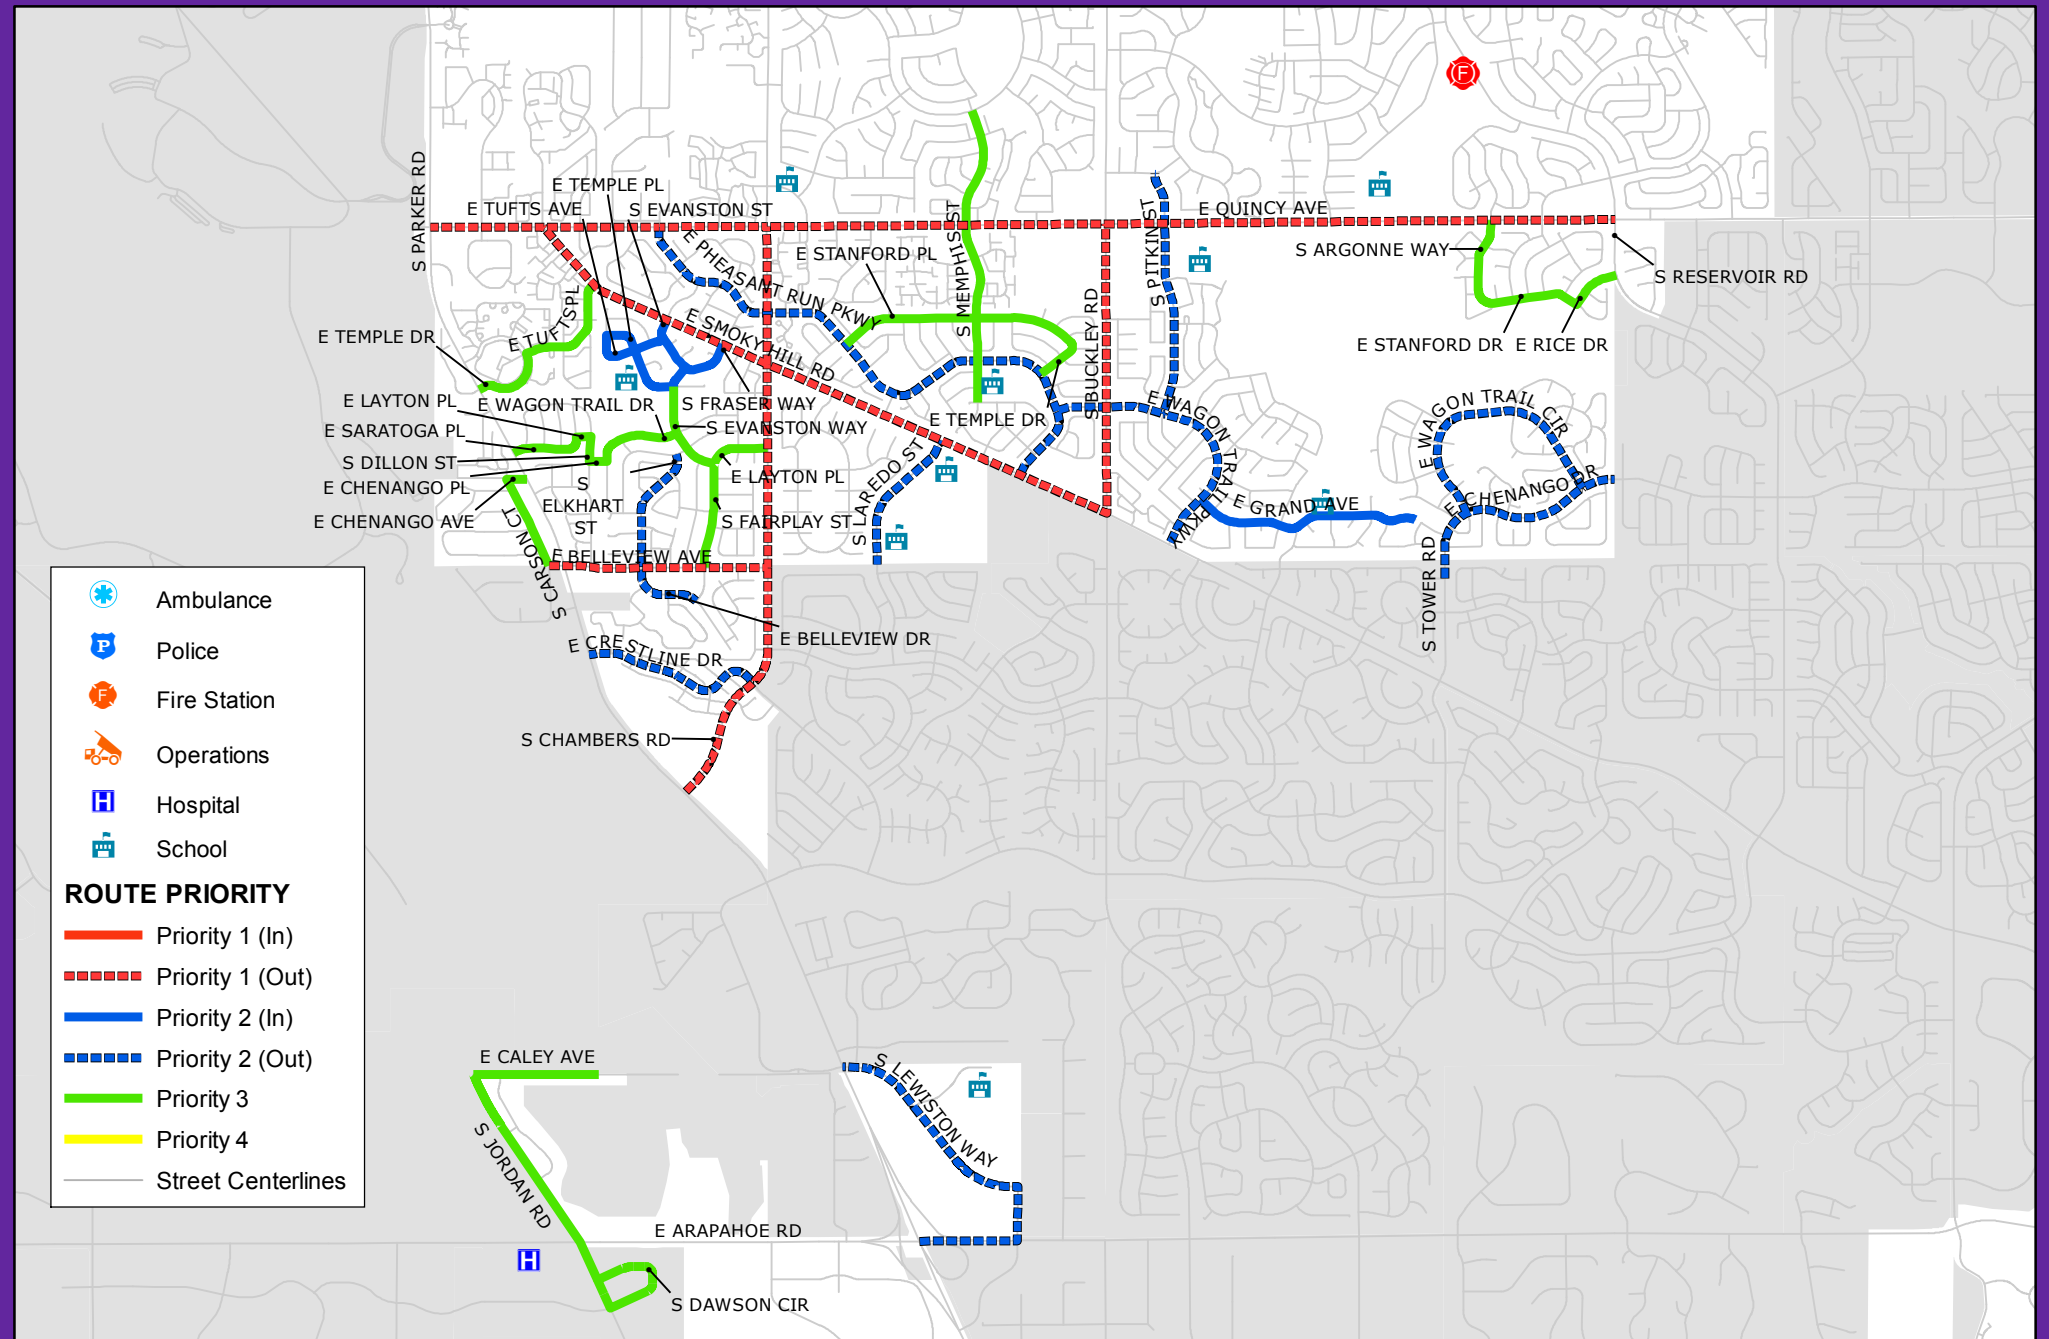

- Ambulance
- Police
- Fire Station
- Operations
- Hospital
- School

ROUTE PRIORITY

- Priority 1 (In)
- Priority 1 (Out)
- Priority 2 (In)
- Priority 2 (Out)
- Priority 3
- Priority 4
- Street Centerlines

Public Works Department
15151 E. Alameda Pkwy
Aurora CO 80012 USA
www.auroragov.org
303-739-7000
GIS@auroragov.org

City of Aurora, Colorado

Snow Route Map

Rev. 8/8/2018

Aurora
Worth Discovering!

South 6