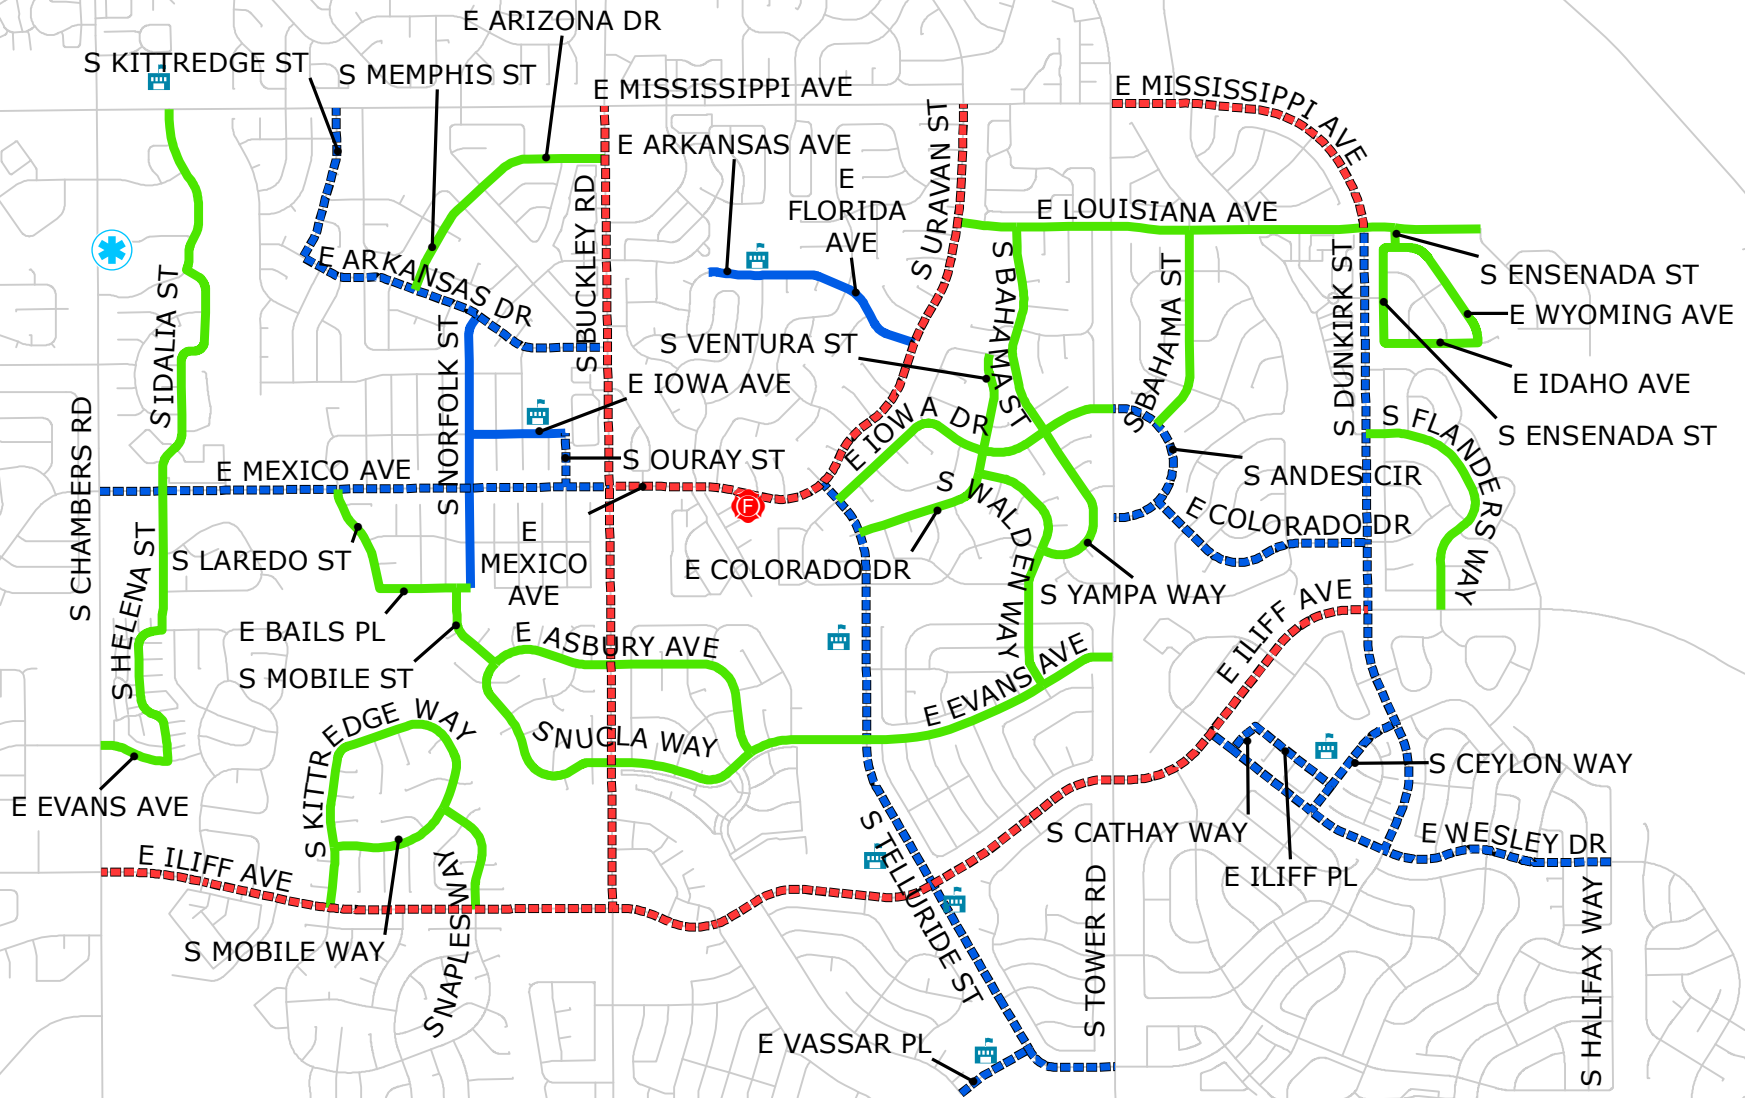

Police	Hospital	ROUTE PRIORITY	Priority 2 (Out)
Fire Station	School	Priority 1 (In)	Priority 3
Operations	Ambulance	Priority 1 (Out)	Priority 4
		Priority 2 (In)	Street Centerlines

Public Works Department

15151 E. Alameda Pkwy
Aurora CO 80012 USA
www.auroragov.org
303-739-7000
GIS@auroragov.org

City of Aurora, Colorado

Snow Route Map

Rev. 8/8/2018

Aurora
Worth Discovering!

South 3

Document Path: N:\GIS\Streets\MXD\Snow_2018\Snow_Routes_South_3.mxd