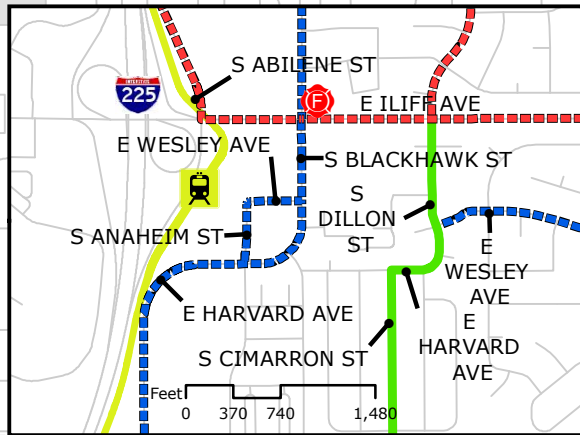

Snow Route Map

Rev: 9/5/2018

Aurora
 Worth Discovering!

North 8

-  Ambulance
-  Police
-  Fire Station
-  Operations
-  Hospital
-  School
-  Aurora Line Park-n-Ride Station
-  Aurora Line Station
-  Aurora Line

ROUTE PRIORITY

-  Priority 1 (In)
-  Priority 1 (Out)
-  Priority 2 (In)
-  Priority 2 (Out)
-  Priority 3
-  Priority 4
-  Street Centerlines

Public Works Department

15151 E. Alameda Pkwy
 Aurora CO 80012 USA
www.auroragov.org
 303-739-7000
GIS@auroragov.org

City of Aurora, Colorado

Snow Route Map

Rev. 8/8/2018

Aurora
 Worth Discovering!

****DANGER****
LIGHT RAIL CATENARY
IN AREA

South 1

DETAIL

- Ambulance
- Police
- Fire Station
- Operations
- Hospital
- School
- Aurora Line Park-n-Ride Station
- Aurora Line Station
- Aurora Line
- ROUTE PRIORITY**
- Priority 1 (In)
- Priority 1 (Out)
- Priority 2 (In)
- Priority 2 (Out)
- Priority 3
- Priority 4
- Street Centerlines