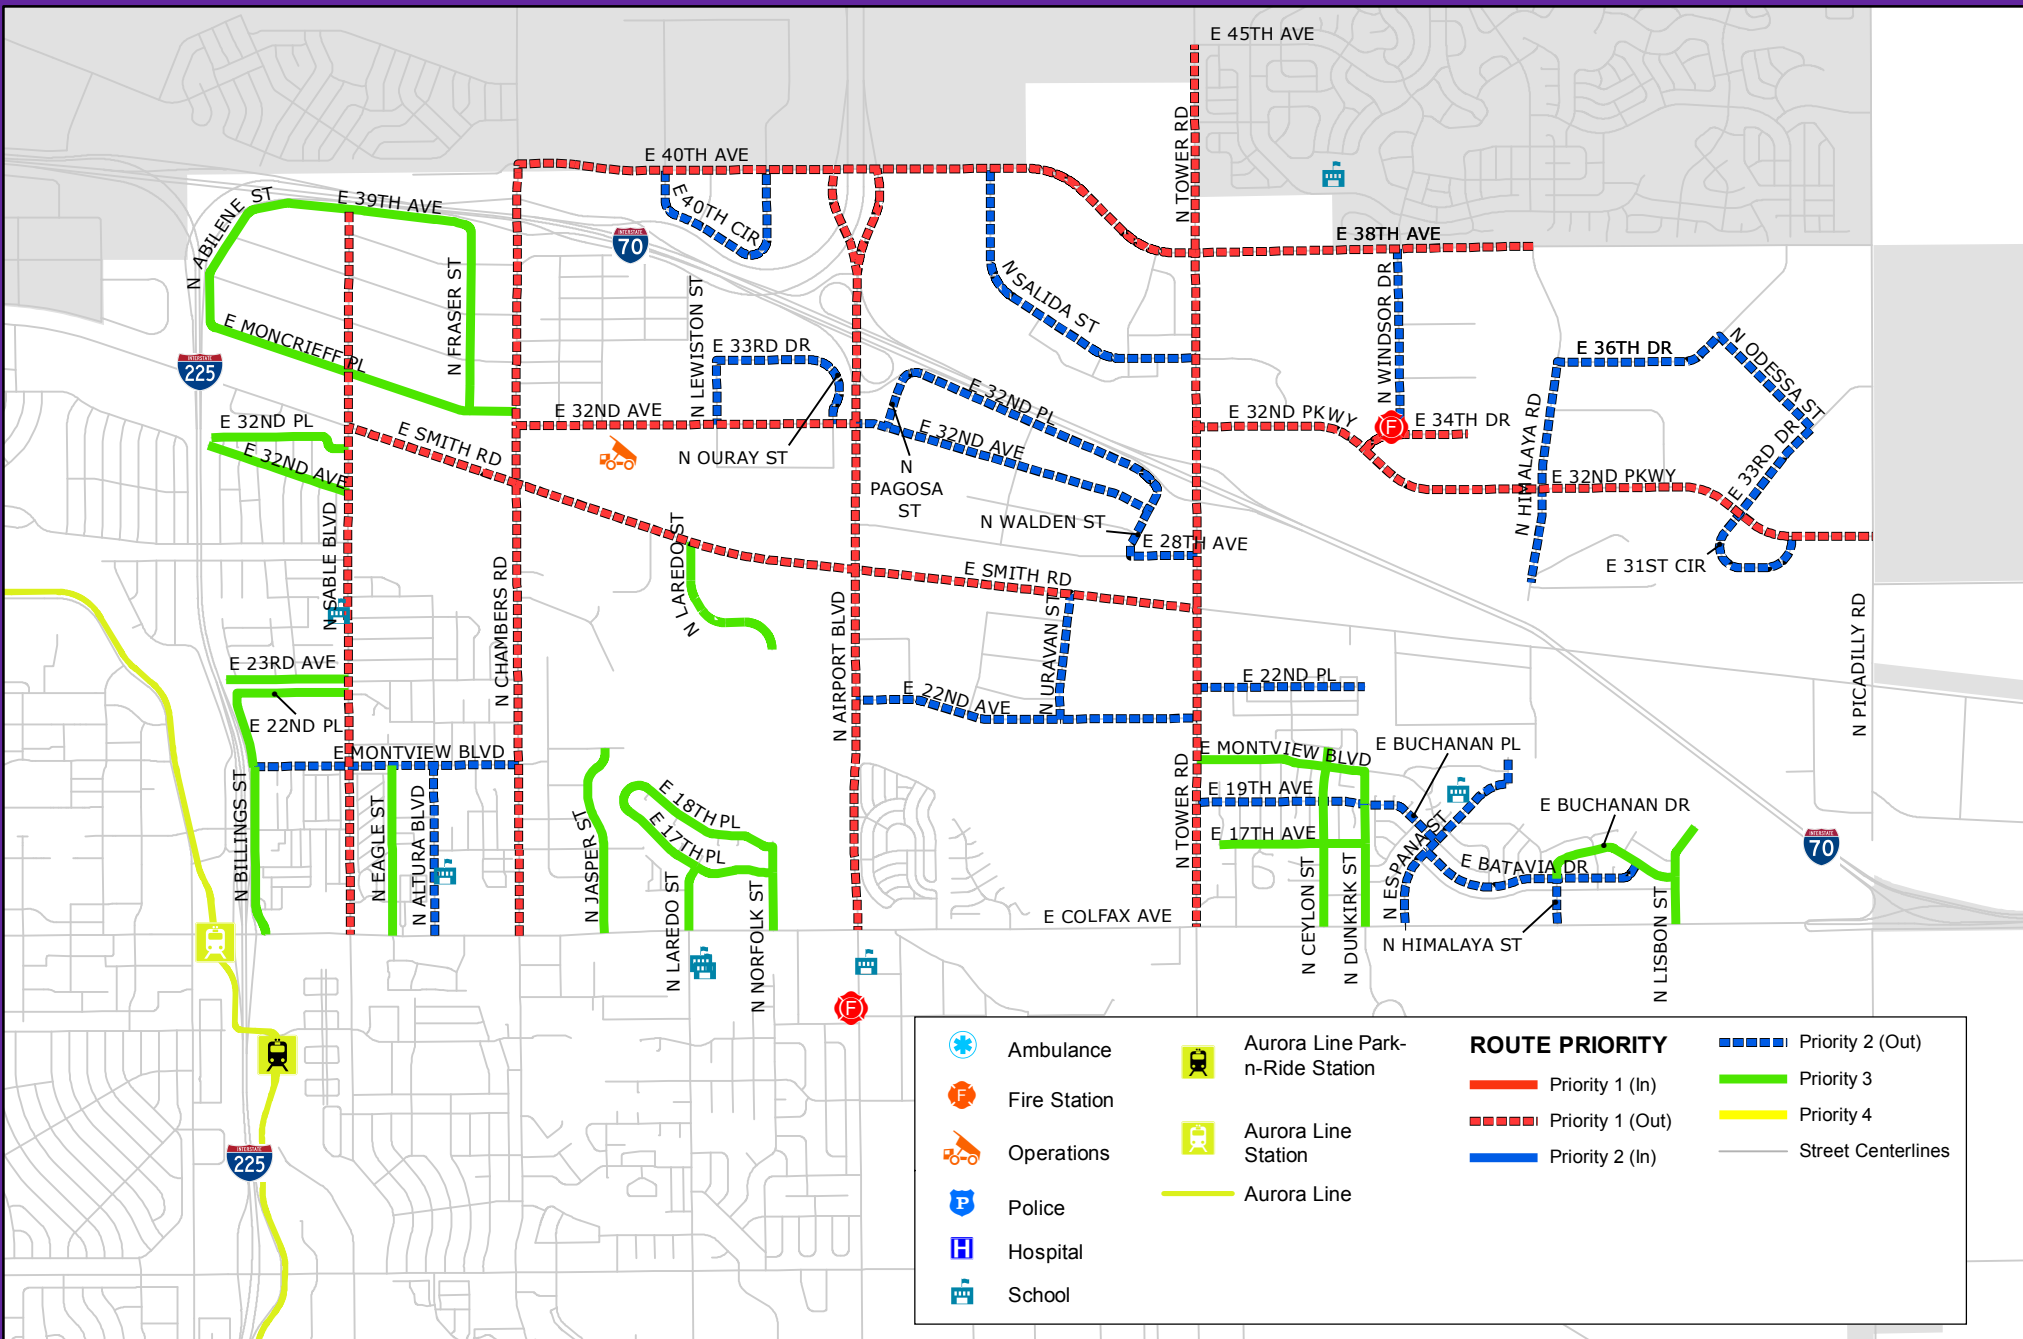

****DANGER**
 LIGHT RAIL CATENARY
 IN AREA**

North 3

Police	Ambulance	Aurora Line Park-n-Ride Station	Aurora Line	ROUTE PRIORITY	Priority 2 (In)	Priority 4
Fire Station	Hospital	Aurora Line Station	Priority 1 (In)	Priority 1 (Out)	Priority 2 (Out)	Street Centerlines
Operations	School		Priority 3			

North 4

Public Works Department

15151 E. Alameda Pkwy
Aurora CO 80012 USA
www.auroragov.org
303-739-7000
GIS@auroragov.org

City of Aurora, Colorado

Snow Route Map

Rev. 8/7/2018

Aurora
Worth Discovering!

****DANGER**
LIGHT RAIL CATENARY
IN AREA**

North 5

	Ambulance		Aurora Line Park-n-Ride Station	ROUTE PRIORITY		Priority 2 (Out)	
	Fire Station		Aurora Line Station		Priority 1 (In)		Priority 3
	Operations		Aurora Line		Priority 1 (Out)		Priority 4
	Police				Priority 2 (In)		Street Centerlines
	Hospital						
	School						