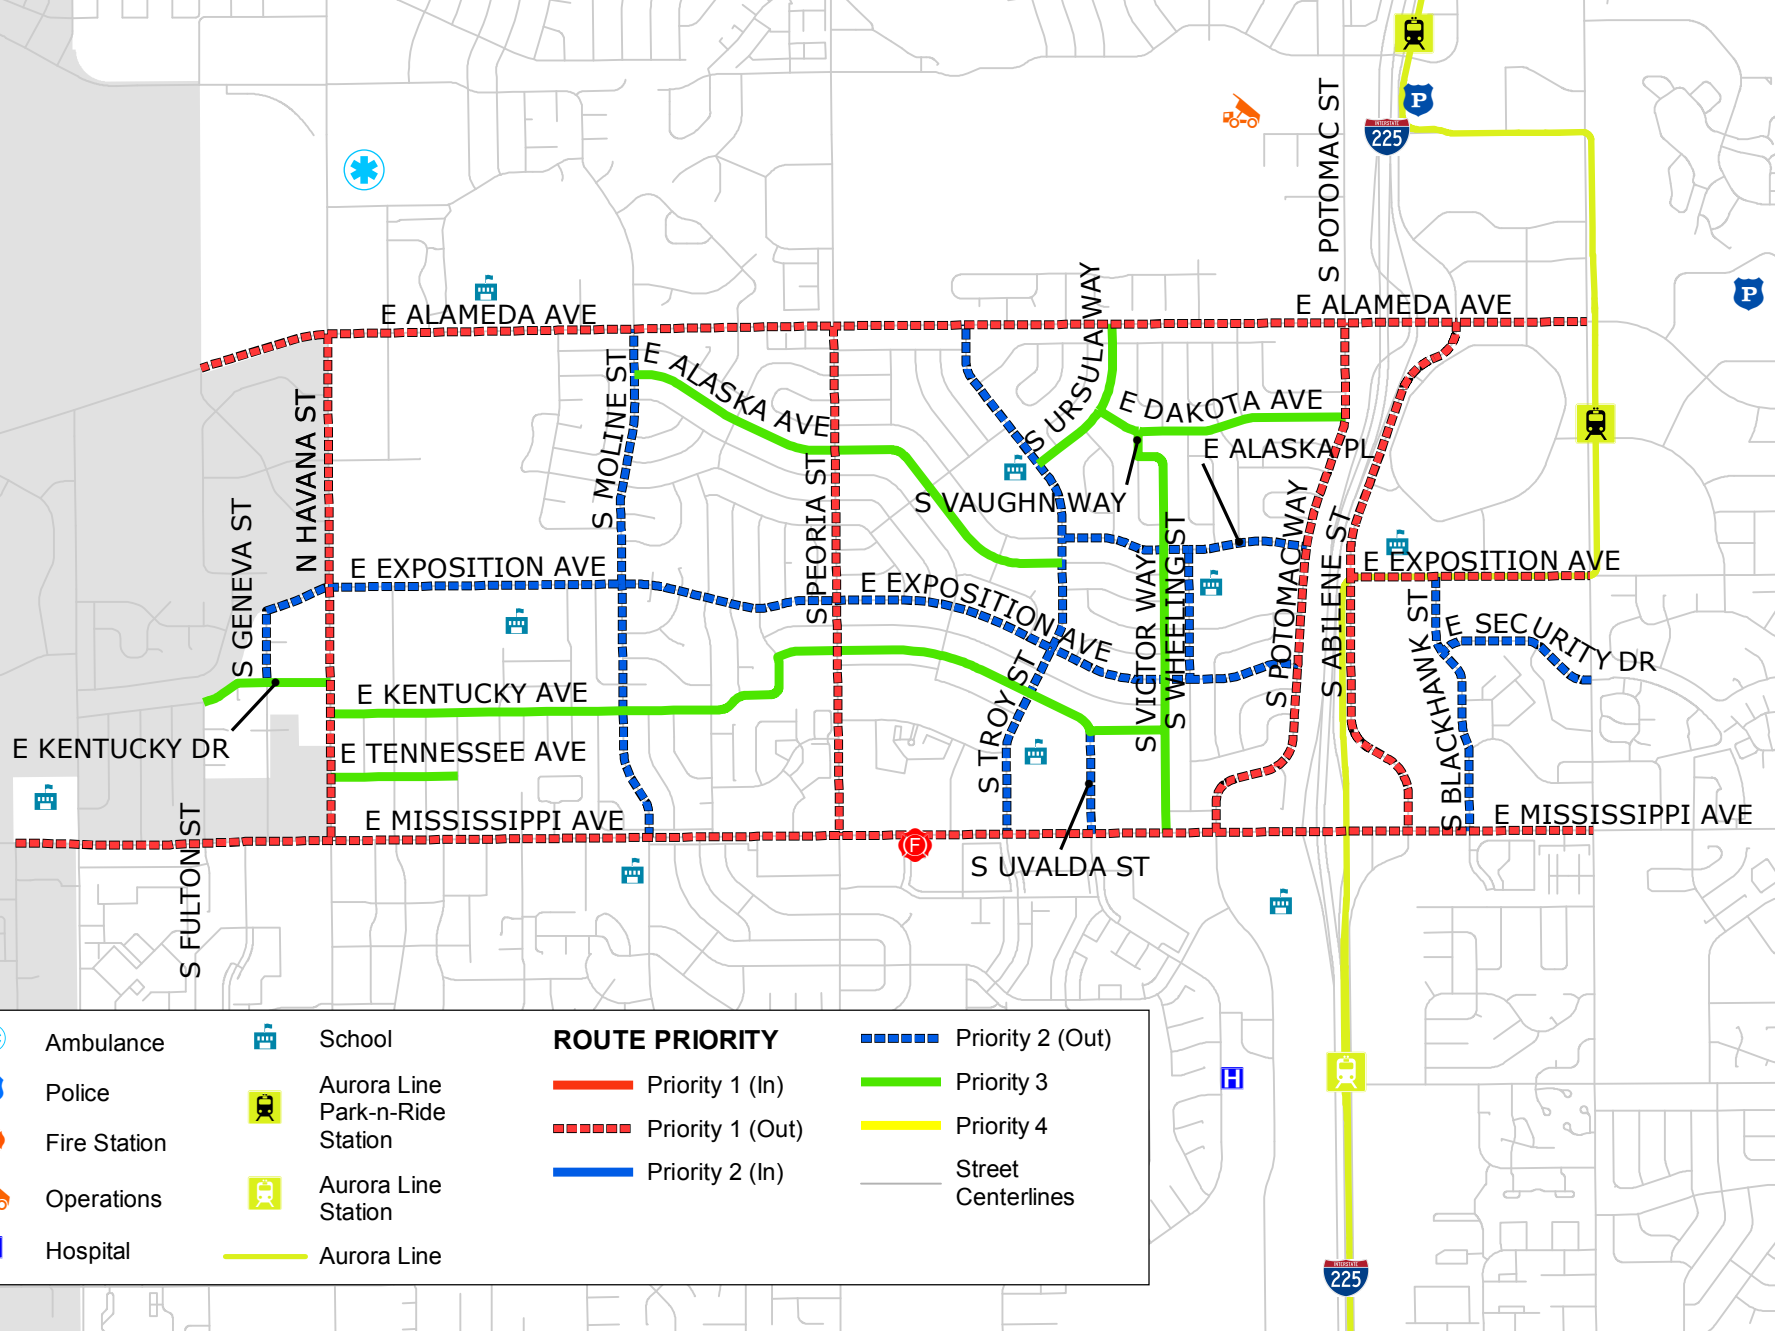

City of Aurora, Colorado

Rev. 4/3/2018

Aurora
 Worth Discovering!

Snow Route Index

-  Ambulance
 -  Police
 -  Fire Station
 -  Operations
 -  Hospital
 -  School
 -  Aurora Line Park-n-Ride Station
 -  Aurora Line Station
 -  Aurora Line
- ROUTE PRIORITY**
-  Priority 1 (In)
 -  Priority 1 (Out)
 -  Priority 2 (In)
 -  Priority 2 (Out)
 -  Priority 3
 -  Priority 4
 -  Street Centerlines

North 1

- Ambulance
 - Police
 - Fire Station
 - Operations
 - Hospital
 - School
 - Aurora Line Park-n-Ride Station
 - Aurora Line Station
 - Aurora Line
- ROUTE PRIORITY**
- Priority 1 (In)
 - Priority 1 (Out)
 - Priority 2 (In)
 - Priority 2 (Out)
 - Priority 3
 - Priority 4
 - Street Centerlines

Public Works Department
 15151 E. Alameda Pkwy
 Aurora CO 80012 USA
www.auroragov.org
 303-739-7000
GIS@auroragov.org

City of Aurora, Colorado
Snow Route Map
 Rev. 8/7/2018
 Aurora
 Worth Discovering!

****DANGER****
LIGHT RAIL CATENARY
IN AREA

North 2

	Ambulance		School	ROUTE PRIORITY	
	Police		Aurora Line Park-n-Ride Station		Priority 1 (In)
	Fire Station		Aurora Line Station		Priority 1 (Out)
	Operations		Aurora Line		Priority 2 (In)
	Hospital				Priority 2 (Out)
					Priority 3
					Priority 4
					Street Centerlines